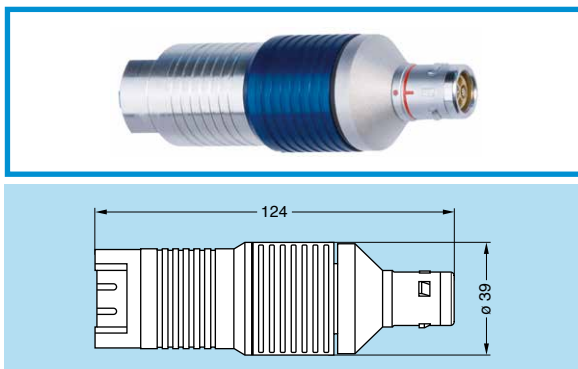

Features

- Converts from SMPTE 304 connectors to standard duplex fibre optic cable assemblies
- Plugs directly into camera/base station

Advantages

- Plug & play solution
- High quality signal transmitted over fibre
- Compact
- Uses inexpensive SC, ST, FC or LC connectors
- Camera brand independant

Applications

- Golf, skiing, auto racing, olympic games
- Pre-fibred venues
- Stadiums, racing tracks

FGW Straight plug 3K.93C - singlemode

Part Number	Singlemode fibre connector	Brand	Note
FGW.3K.93C.CLMSCG	SC	Grass Valley™	●
FGW.3K.93C.CLMSCP	SC	PANASONIC®	●
FGW.3K.93C.CLMSCS	SC	SONY®	●
FGW.3K.93C.CLMSTG	ST	Grass Valley™	●
FGW.3K.93C.CLMSTP	ST	PANASONIC®	●
FGW.3K.93C.CLMSTFG	FC	Grass Valley™	●
FGW.3K.93C.CLMSLG	LC	Grass Valley™	○