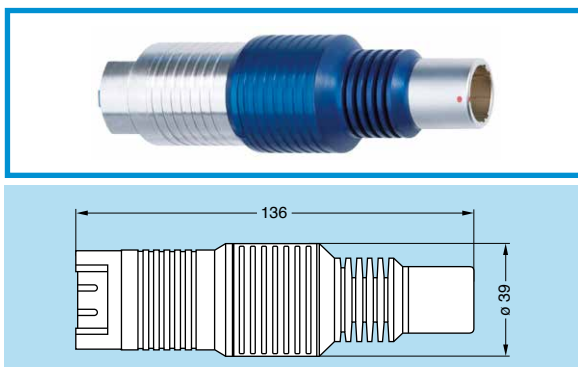

Applications

- Golf, skiing, auto racing, olympic games
- Pre-fibred venues
- Stadiums, racing tracks

FGW Straight plug 3K.93C - singlemode

Part Number	Singlemode fibre connector	Brand	Note
FGW.3K.93C.CLMSCG	SC	Grass Valley™	●
FGW.3K.93C.CLMSCP	SC	PANASONIC®	●
FGW.3K.93C.CLMSCS	SC	SONY®	●
FGW.3K.93C.CLMSTG	ST	Grass Valley™	●
FGW.3K.93C.CLMSTP	ST	PANASONIC®	●
FGW.3K.93C.CLMSTFG	FC	Grass Valley™	●
FGW.3K.93C.CLMSLG	LC	Grass Valley™	○

- Standard
- Upon request

PHW Free socket 3K.93C - singlemode

Part Number	Singlemode fibre connector	Brand	Note
PHW.3K.93C.CLCSCG	SC	Grass Valley™	●
PHW.3K.93C.CLCSCP	SC	PANASONIC®	●
PHW.3K.93C.CLCSCS	SC	SONY®	●
PHW.3K.93C.CLCSTG	ST	Grass Valley™	●
PHW.3K.93C.CLCSTP	ST	PANASONIC®	●
PHW.3K.93C.CLCSTFG	FC	Grass Valley™	●
PHW.3K.93C.CLCSLG	LC	Grass Valley™	○