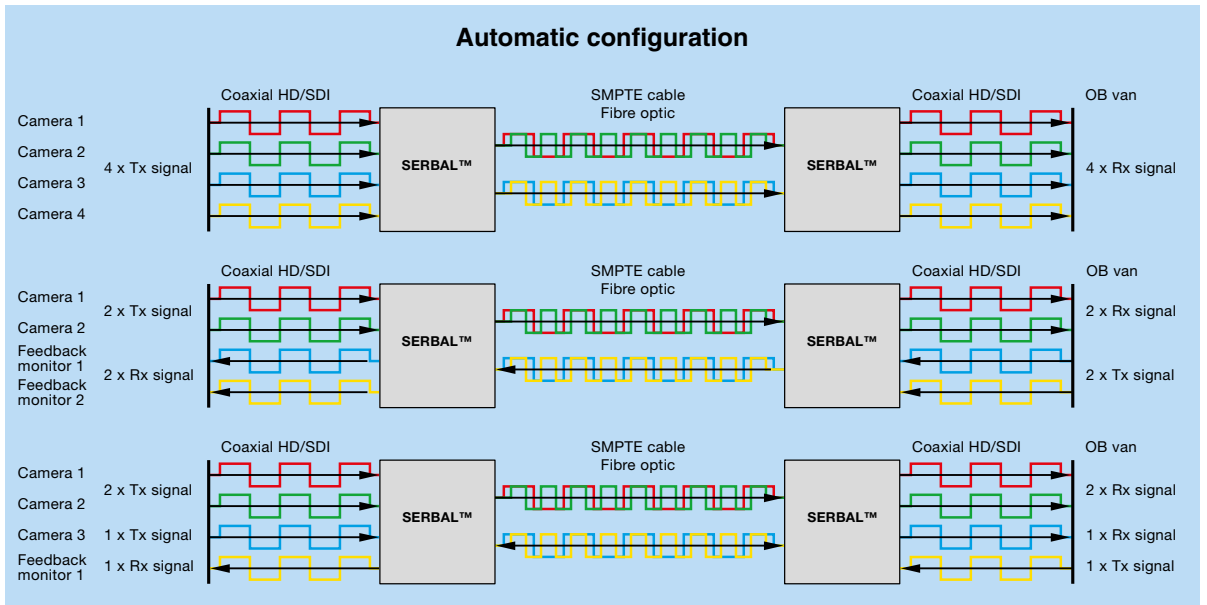

Technical characteristics

Characteristics	Values
Transmission wavelength (nm)	1510 / 1530 / 1550 / 1570
Cable	Hybrid
	2 fibres 9/125
SMPTTE	311
Optical connector	LEMO 3K.93C
Electrical coax connector	BNC 75
Optical launch power	0 dB Typ.
Optical receiver sensitivity	- 22 dBm (SMPTTE 259M 270 Mbps) - 22 dBm (SMPTTE 292M 1.485 Gbps) - 19 dBm (SMPTTE 424M 2.97 Gbps)
Temperature range	-30°C to +55°C
Humidity range	Up to 95%
Input voltage	12 Vdc @ 1.5 A maximum

	3G SERBAL™ Part number
Camera side	PHW.MS.3G4.TFJ4
CCU side	FGW.MS.3G4.TFJ4

Every coax-to-fibre Media Converter comes with power supply (110V/220V) adapter.

Applications

- Golf, skiing, auto racing, olympic games
- Pre-fibred venues
- Stadiums, racing tracks
- 4K video compatible

Advantages

- Plug & play solution
- High quality signal transmitted over fibre
- Compact

Features

- Converts from Coaxial BNC input to transmission over standard 3K.93C cable assemblies
- Audio/Data: passes pre-embedded Audio
- Each channel supports all SDI video formats from 270 Mb/s to 2.97 Gb/s
- Signal format: SMPTTE 424M, SMPTTE 292M and SMPTTE 259M compliant DVB-ASI at 270Mb/s.

LEMO HEADQUARTERS
SWITZERLAND
LEMO SA
Chemin des Champs-Courbes 28 - P.O. Box 194 - CH-1024 Ecublens
Tel. (+41 21) 695 16 00 - e-mail: info@lemo.com

www.lemo.com

Product safety notice & disclaimers:
Please read and follow all instructions specified on <https://www.lemo.com/en/about-lemo/product-safety-notice-and-disclaimers>