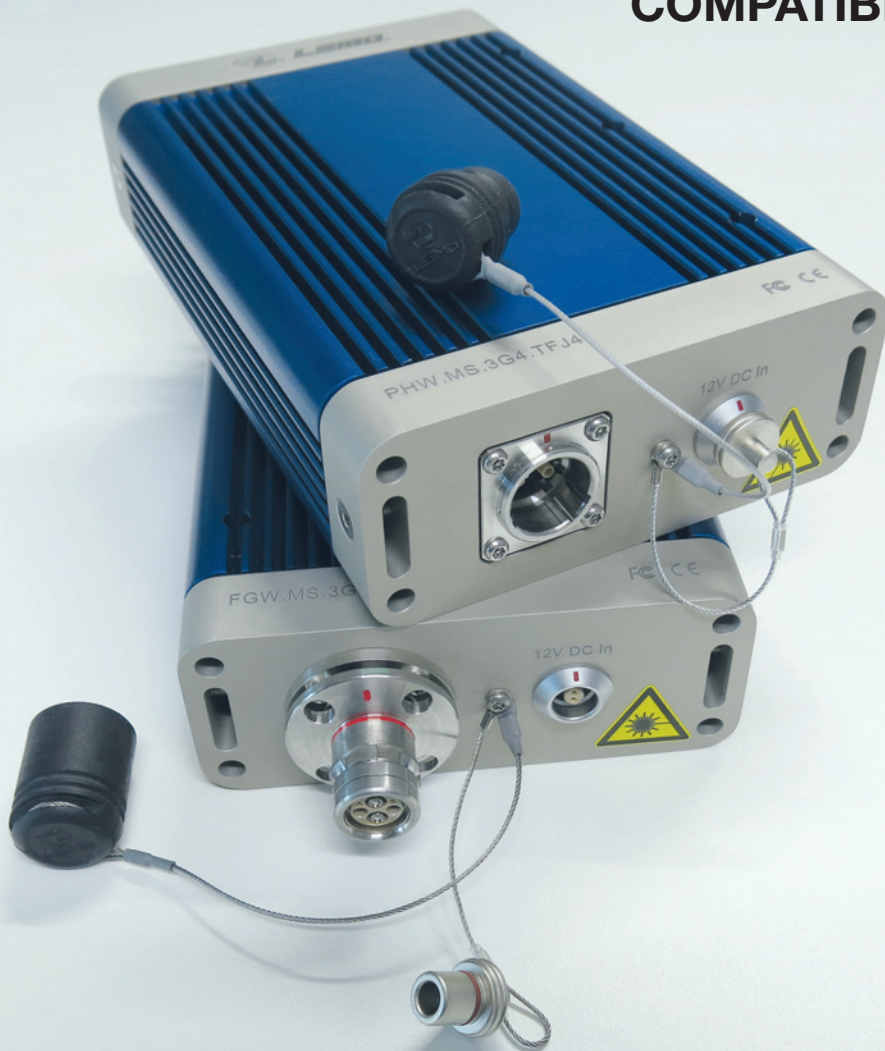

## 3G SERBAL™ - SMPTE Electrical Reconfigurable Bidirectional Alternative Link

### 4 channel Coax-to-fibre media Converter

The LEMO 3G SERBAL™ is a 4 channel multiplexer that makes 3G/HD-SDI to fibre conversion possible.

The 3G SERBAL™ is a compact conversion unit which allows output from up to 4 cameras to be transmitted over a single standard LEMO 3K.93C SMPTE cable.

The optical multiplexers of the 3G SERBAL™ use Wavelength Division Multiplexing (WDM).

Each signal within a fibre has a different optical wave length, enabling interference free transmission over longer distances than copper cabling.

The system automatically senses video signals, each channel can be defined as an input or output, allowing four channels of 3G/HD-SDI to be used in either direction. It is possible to transmit 4K video using this system.