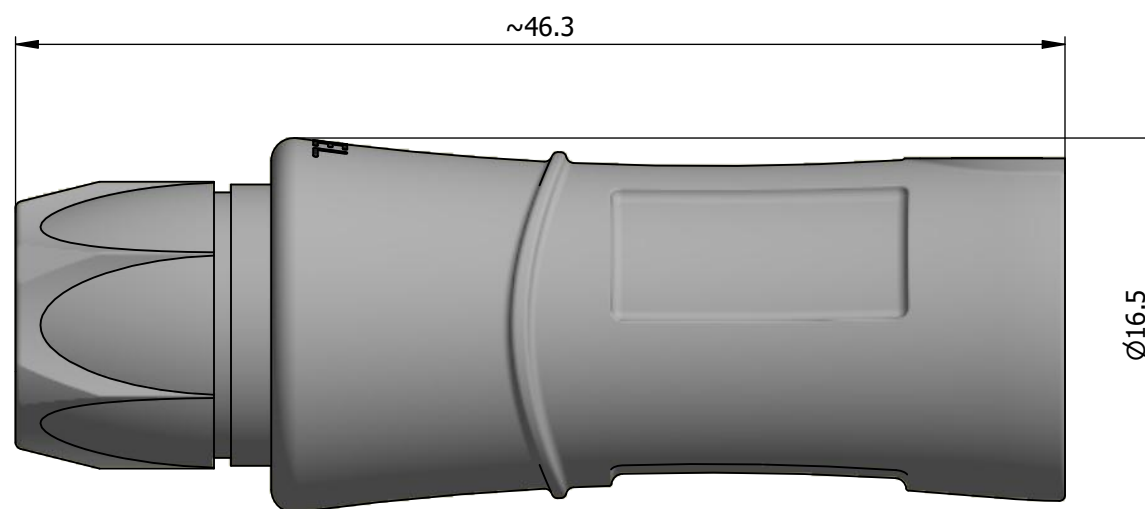

All dimensions are in millimeters (mm)

Alignment Key
Front View

Insert Configuration
Rear View

1)

Note:

1) This picture is generic and for illustrative purposes only, and may show different keying, materials, colour, finish, and contact configuration. Minor shape or feature variations to actual item may be present.

All additional information are documented on the datasheet (See below link or QR Code)
www.lemo.com/pdf/SRN.M08.GLL.6G.pdf

Model Alignment Key Insert Config. Outershell Color Insulator Contact Collet Size Collet Nut Color Variant
SRN.M08.GLL.6G