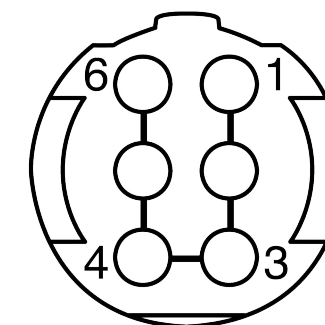

All dimensions are in millimeters (mm)

Alignment Key
Front View

Insert Configuration
Rear View

1)

Note:

1) This picture is generic and for illustrative purposes only, and may show different keying, materials, colour, finish, and contact configuration. Minor shape or feature variations to actual item may be present.

All additional information are documented on the datasheet (See below link or QR Code)
www.lemo.com/pdf/SRN.M06.GLL.5G.pdf

Model Alignment Key Insert Config. Outershell Color Insulator Contact Collet Size Collet Nut Color Variant
SRN.M06.GLL.5G

Datasheet

Free socket, cable collet
 SP Series

Redel SA
 Rue du canal 2
 1450 Ste-Croix - SWITZERLAND

Tel. (+41 24) 455 25 00
 Fax. (+41 24) 455 25 01

CD

Drawn	26.08.2022	MARI / MARI
Checked	26.08.2022	OBAR
Modified	00	26.08.2022 / MARI
DO NOT SCALE DRAWING		