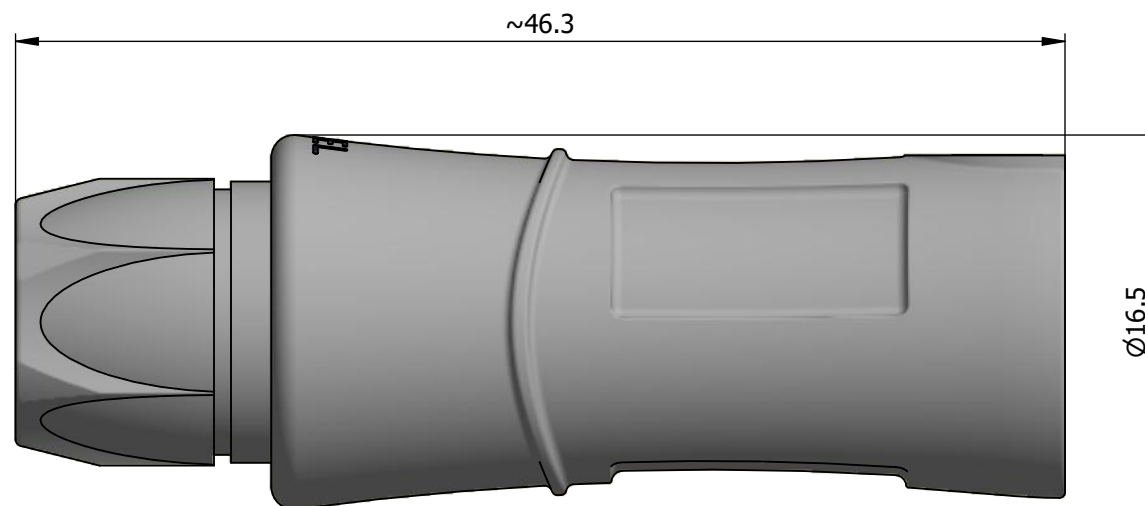

All dimensions are in millimeters (mm)

Alignment Key
Front View

Insert Configuration
Rear View

1)

Note:

1) This picture is generic and for illustrative purposes only, and may show different keying, materials, colour, finish, and contact configuration. Minor shape or feature variations to actual item may be present.

All additional information are documented on the datasheet (See below link or QR Code)
www.lemo.com/pdf/SRN.M06.GLL.5G.pdf

Model Alignment Key Insert Config. Outershell Color Insulator Contact Collet Size Collet Nut Color Variant
SRN.M06.GLL.5G