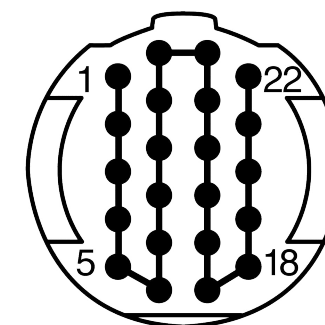

All dimensions are in millimeters (mm)

Alignment Key
Front View

Insert Configuration
Rear View

1)

Note:

1) This picture is generic and for illustrative purposes only, and may show different keying, materials, colour, finish, and contact configuration. Minor shape or feature variations to actual item may be present.

All additional information are documented on the datasheet (See below link or QR Code)
www.lemo.com/pdf/SAN.M22.GLA.5V.pdf

Model
SAN.M22.GLA.5V

Alignment Key

Insert Config.

Outershell Color
Insulator
Contact

Collet Size
Collet Nut Color
Variant

Datasheet

Straight plug, cable collet

SP Series

Redel SA
Rue du canal 2
1450 Ste-Croix - SWITZERLAND

Tel. (+41 24) 455 25 00
Fax. (+41 24) 455 25 01

CD

Drawn	26.08.2022	MARI / MARI
Checked	26.08.2022	OBAR
Modified	00	26.08.2022 / MARI
DO NOT SCALE DRAWING		