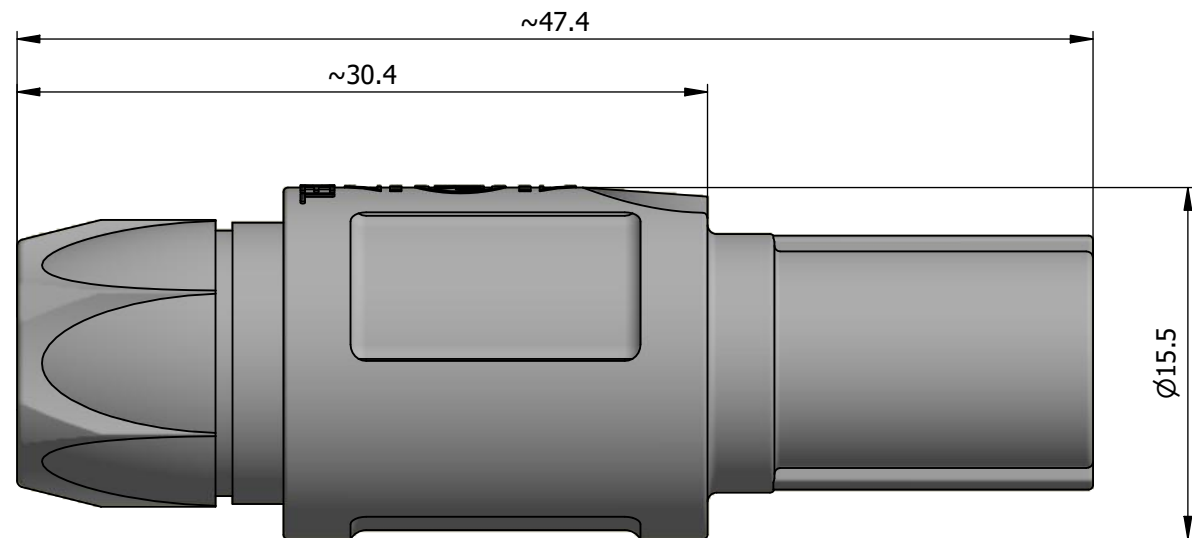

All dimensions are in millimeters (mm)

Alignment Key
Front View

Insert Configuration
Rear View

1)

Note:

1) This picture is generic and for illustrative purposes only, and may show different keying, materials, colour, finish, and contact configuration. Minor shape or feature variations to actual item may be present.

All additional information are documented on the datasheet (See below link or QR Code)
www.lemo.com/pdf/SAN.M22.GLA.5V.pdf

Model
SAN.M22.GLA.5V

Alignment Key

Insert Config.

Outershell Color
Insulator
Contact

Collet Size
Collet Nut Color
Variant

Datasheet

Straight plug, cable collet

SP Series

Redel SA
Rue du canal 2
1450 Ste-Croix - SWITZERLAND

Tel. (+41 24) 455 25 00
Fax. (+41 24) 455 25 01

CD

Drawn	26.08.2022	MARI / MARI
Checked	26.08.2022	OBAR
Modified	00	26.08.2022 / MARI
DO NOT SCALE DRAWING		