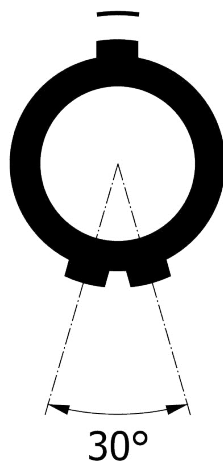

All dimensions are in millimeters (mm)

Alignment Key
Front View

Insert Configuration
Rear View

1)

Note:

1) This picture is generic and for illustrative purposes only, and may show different keying, materials, colour, finish, and contact configuration. Minor shape or feature variations to actual item may be present.

Collet Size
Collet Nut Color
Variant

Datasheet

Straight plug, cable collet

SP Series

Redel SA
Rue du canal 2
1450 Ste-Croix - SWITZERLAND

Tel. (+41 24) 455 25 00
Fax. (+41 24) 455 25 01

CD

Drawn	26.08.2022	MARI / MARI
Checked	26.08.2022	OBAR
Modified	00	26.08.2022 / MARI
DO NOT SCALE DRAWING		