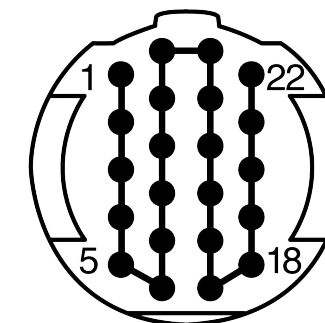

All dimensions are in millimeters (mm)

Alignment Key
Front View

Insert Configuration
Rear View

1)

Note:

1) This picture is generic and for illustrative purposes only, and may show different keying, materials, colour, finish, and contact configuration. Minor shape or feature variations to actual item may be present.

All additional information are documented on the datasheet (See below link or QR Code)
www.lemo.com/pdf/SAN.M22.BLA.6B.pdf

Model Alignment Key Insert Config. Outershell Color Insulator Contact Collet Size Collet Nut Color Variant
SAN.M22.BLA.6B

Datasheet

Straight plug, cable collet
 SP Series

Redel SA
 Rue du canal 2
 1450 Ste-Croix - SWITZERLAND

Tel. (+41 24) 455 25 00
 Fax. (+41 24) 455 25 01

CD

Drawn	26.08.2022	MARI / MARI
Checked	26.08.2022	OBAR
Modified	00	26.08.2022 / MARI
DO NOT SCALE DRAWING		