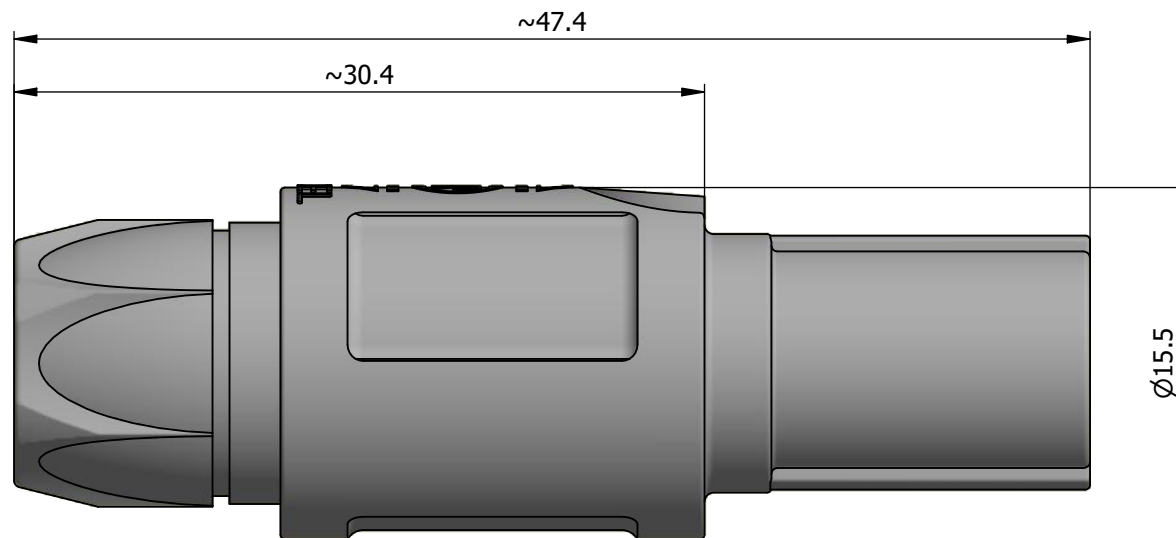

All dimensions are in millimeters (mm)

Alignment Key
Front View

Insert Configuration
Rear View

1)

Note:

1) This picture is generic and for illustrative purposes only, and may show different keying, materials, colour, finish, and contact configuration. Minor shape or feature variations to actual item may be present.

All additional information are documented on the datasheet (See below link or QR Code)
www.lemo.com/pdf/SAN.M22.BLA.6B.pdf

Model Alignment Key Insert Config. Outershell Color Insulator Contact Collet Size Collet Nut Color Variant
SAN.M22.BLA.6B

Datasheet

Straight plug, cable collet
 SP Series

Redel SA
 Rue du canal 2
 1450 Ste-Croix - SWITZERLAND

Tel. (+41 24) 455 25 00
 Fax. (+41 24) 455 25 01

CD

Drawn	26.08.2022	MARI / MARI
Checked	26.08.2022	OBAR
Modified	00	26.08.2022 / MARI
DO NOT SCALE DRAWING		