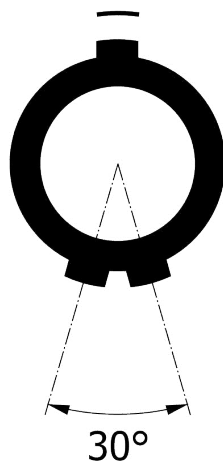

All dimensions are in millimeters (mm)

Alignment Key  
Front View

Insert Configuration  
Rear View

1)

**Note:**

1) This picture is generic and for illustrative purposes only, and may show different keying, materials, colour, finish, and contact configuration. Minor shape or feature variations to actual item may be present.

Insert Config.

Outershell Color  
Insulator  
Contact

Collet Size  
Collet Nut Color  
Variant

Datasheet

**Straight plug, cable collet**

SP Series

Redel SA  
Rue du canal 2  
1450 Ste-Croix - SWITZERLAND

Tel. (+41 24) 455 25 00  
Fax. (+41 24) 455 25 01