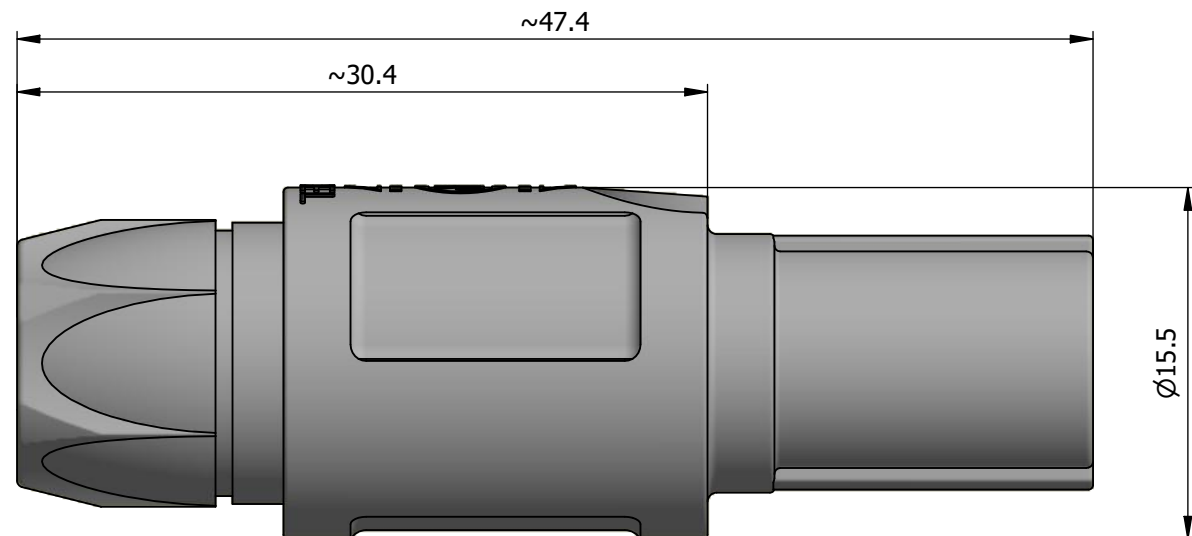

All dimensions are in millimeters (mm)

Alignment Key  
Front View

Insert Configuration  
Rear View

1)

**Note:**

1) This picture is generic and for illustrative purposes only, and may show different keying, materials, colour, finish, and contact configuration. Minor shape or feature variations to actual item may be present.

All additional information are documented on the datasheet (See below link or QR Code)  
[www.lemo.com/pdf/SAN.M08.GLA.7G.pdf](http://www.lemo.com/pdf/SAN.M08.GLA.7G.pdf)

Model  
SAN.M08.GLA.7G

Alignment Key

Insert Config.

Outershell Color  
Insulator  
Contact

Collet Size  
Collet Nut Color  
Variant

Datasheet

**Straight plug, cable collet**

SP Series

Redel SA  
Rue du canal 2  
1450 Ste-Croix - SWITZERLAND

Tel. (+41 24) 455 25 00  
Fax. (+41 24) 455 25 01