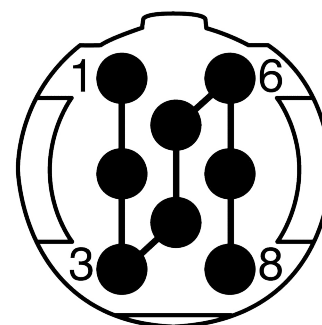

All dimensions are in millimeters (mm)

Alignment Key  
Front View

Insert Configuration  
Rear View

1)

**Note:**

1) This picture is generic and for illustrative purposes only, and may show different keying, materials, colour, finish, and contact configuration. Minor shape or feature variations to actual item may be present.

All additional information are documented on the datasheet (See below link or QR Code)  
[www.lemo.com/pdf/SAN.M08.GLA.7G.pdf](http://www.lemo.com/pdf/SAN.M08.GLA.7G.pdf)

Model  
SAN.M08.GLA.7G

Alignment Key

Insert Config.

Outershell Color  
Insulator  
Contact

Collet Size  
Collet Nut Color  
Variant

Datasheet

**Straight plug, cable collet**

SP Series

Redel SA  
Rue du canal 2  
1450 Ste-Croix - SWITZERLAND

Tel. (+41 24) 455 25 00  
Fax. (+41 24) 455 25 01