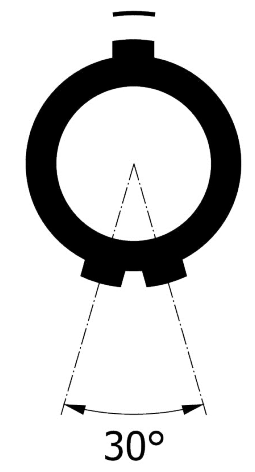

All dimensions are in millimeters (mm)

Alignment Key  
Front View

Insert Configuration  
Rear View

1)

**Note:**

1) This picture is generic and for illustrative purposes only, and may show different keying, materials, colour, finish, and contact configuration. Minor shape or feature variations to actual item may be present.

Insert Config.

Outershell Color  
Insulator  
Contact

Collet Size  
Collet Nut Color  
Variant

	<b>Straight plug, cable collet</b> SP Series		Drawn 26.08.2022 MARI / MARI
	 REDEL Redel SA Rue du canal 2 1450 Ste-Croix - SWITZERLAND		Checked 26.08.2022 OBAR
	Tel. (+41 24) 455 25 00 Fax. (+41 24) 455 25 01		Modified 00 26.08.2022 / MARI
	CD		DO NOT SCALE DRAWING
<b>SAN.M08.GLA.5G</b>			