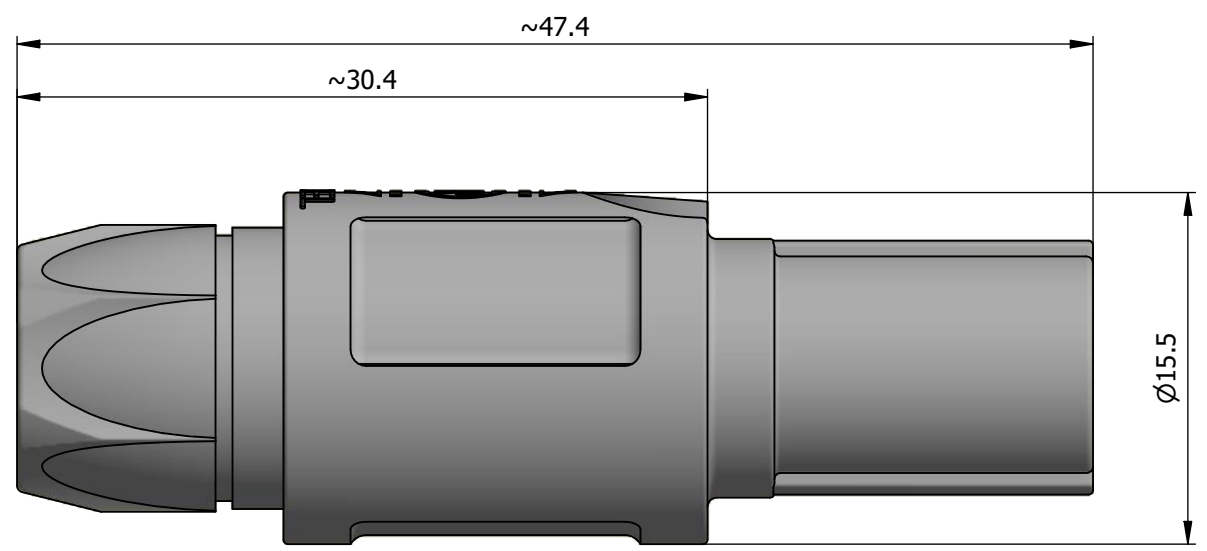

All dimensions are in millimeters (mm)

Alignment Key  
Front View

Insert Configuration  
Rear View

1)

**Note:**

1) This picture is generic and for illustrative purposes only, and may show different keying, materials, colour, finish, and contact configuration. Minor shape or feature variations to actual item may be present.

All additional information are documented on the datasheet (See below link or QR Code)  
[www.lemo.com/pdf/SAN.M08.GLA.5G.pdf](http://www.lemo.com/pdf/SAN.M08.GLA.5G.pdf)

Model  
SAN.M08.GLA.5G

Alignment Key

Insert Config.

Outershell Color  
Insulator  
Contact

Collet Size  
Collet Nut Color  
Variant

	<b>Straight plug, cable collet</b> SP Series		Drawn 26.08.2022 MARI / MARI
	 REDEL Redel SA Rue du canal 2 1450 Ste-Croix - SWITZERLAND		Checked 26.08.2022 OBAR
	Tel. (+41 24) 455 25 00 Fax. (+41 24) 455 25 01		Modified 00 26.08.2022 / MARI
	CD		DO NOT SCALE DRAWING
<b>SAN.M08.GLA.5G</b>			