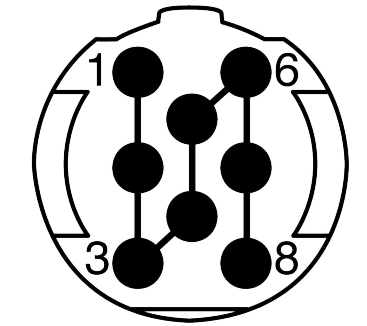

All dimensions are in millimeters (mm)

Alignment Key  
Front View

Insert Configuration  
Rear View

1)

**Note:**

1) This picture is generic and for illustrative purposes only, and may show different keying, materials, colour, finish, and contact configuration. Minor shape or feature variations to actual item may be present.

All additional information are documented on the datasheet (See below link or QR Code)  
[www.lemo.com/pdf/SAN.M08.GLA.5G.pdf](http://www.lemo.com/pdf/SAN.M08.GLA.5G.pdf)

Model  
SAN.M08.GLA.5G

Alignment Key

Insert Config.

Outershell Color  
Insulator  
Contact

Collet Size  
Collet Nut Color  
Variant

	<b>Straight plug, cable collet</b> SP Series		Drawn 26.08.2022 MARI / MARI
	 REDEL Redel SA Rue du canal 2 1450 Ste-Croix - SWITZERLAND		Checked 26.08.2022 OBAR
	Tel. (+41 24) 455 25 00 Fax. (+41 24) 455 25 01		Modified 00 26.08.2022 / MARI
	CD		DO NOT SCALE DRAWING
<b>SAN.M08.GLA.5G</b>			