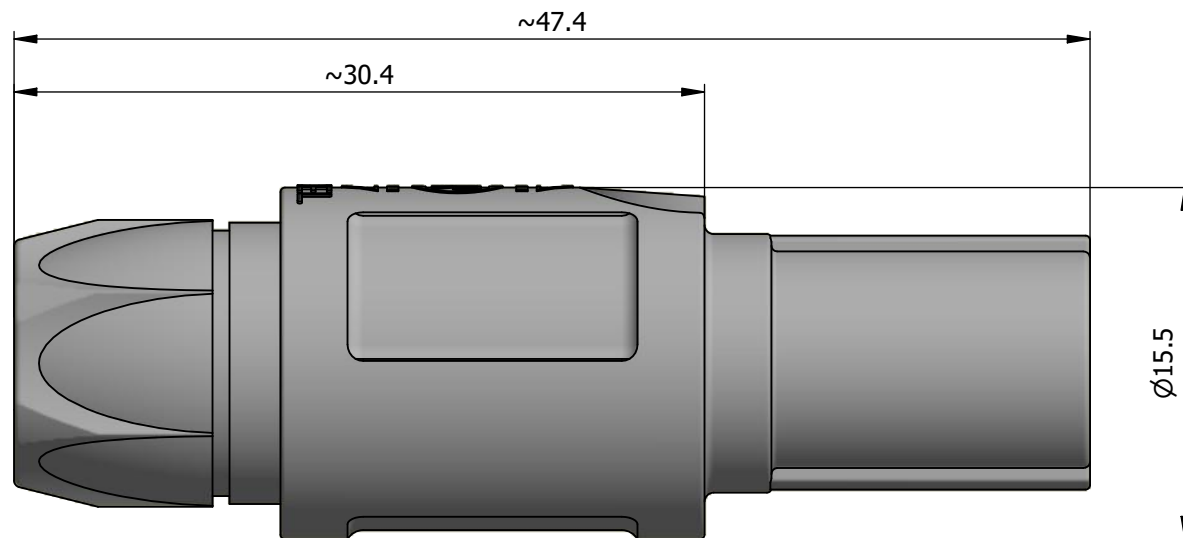

All dimensions are in millimeters (mm)

Alignment Key  
Front View

Insert Configuration  
Rear View

1)

**Note:**

1) This picture is generic and for illustrative purposes only, and may show different keying, materials, colour, finish, and contact configuration. Minor shape or feature variations to actual item may be present.

All additional information are documented on the datasheet (See below link or QR Code)  
[www.lemo.com/pdf/SAN.M06.GLA.6G.pdf](http://www.lemo.com/pdf/SAN.M06.GLA.6G.pdf)

Model  
SAN.M06.GLA.6G

Alignment Key

Insert Config.

Outershell Color  
Insulator  
Contact

Collet Size  
Collet Nut Color  
Variant

Datasheet

**Straight plug, cable collet**

SP Series

Redel SA  
Rue du canal 2  
1450 Ste-Croix - SWITZERLAND

Tel. (+41 24) 455 25 00  
Fax. (+41 24) 455 25 01