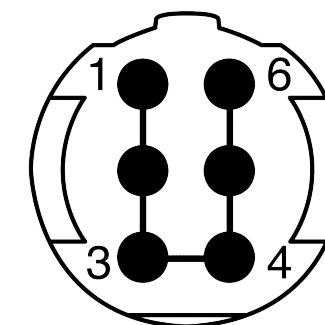

All dimensions are in millimeters (mm)

Alignment Key  
Front View

Insert Configuration  
Rear View

1)

**Note:**

1) This picture is generic and for illustrative purposes only, and may show different keying, materials, colour, finish, and contact configuration. Minor shape or feature variations to actual item may be present.

All additional information are documented on the datasheet (See below link or QR Code)  
[www.lemo.com/pdf/SAN.M06.GLA.6G.pdf](http://www.lemo.com/pdf/SAN.M06.GLA.6G.pdf)

Model  
SAN.M06.GLA.6G

Alignment Key

Insert Config.

Outershell Color  
Insulator  
Contact

Collet Size  
Collet Nut Color  
Variant

Datasheet

**Straight plug, cable collet**

SP Series

Redel SA  
Rue du canal 2  
1450 Ste-Croix - SWITZERLAND

Tel. (+41 24) 455 25 00  
Fax. (+41 24) 455 25 01