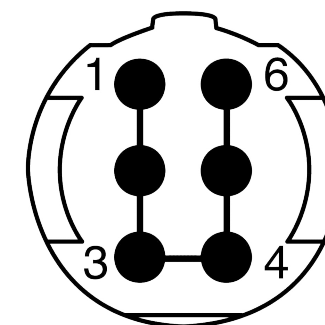

All dimensions are in millimeters (mm)

Alignment Key  
Front View

1)

Insert Configuration  
Rear View

**Note:**

1) This picture is generic and for illustrative purposes only, and may show different keying, materials, colour, finish, and contact configuration. Minor shape or feature variations to actual item may be present.

All additional information are documented on the datasheet (See below link or QR Code)  
[www.lemo.com/pdf/SAN.M06.GLA.5N.pdf](http://www.lemo.com/pdf/SAN.M06.GLA.5N.pdf)

Model  
SAN.M06.GLA.5N

Alignment Key

Insert Config.

Outershell Color  
Insulator  
Contact

Collet Size  
Collet Nut Color  
Variant

Datasheet

**Straight plug, cable collet**

SP Series

Redel SA  
Rue du canal 2  
1450 Ste-Croix - SWITZERLAND

Tel. (+41 24) 455 25 00  
Fax. (+41 24) 455 25 01