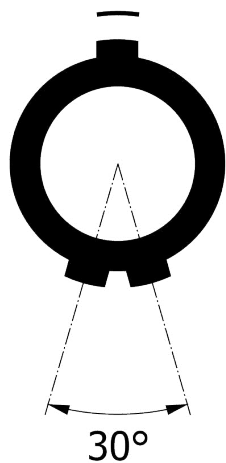

All dimensions are in millimeters (mm)

Alignment Key  
Front View

1)

Insert Configuration  
Rear View

**Note:**

1) This picture is generic and for illustrative purposes only, and may show different keying, materials, colour, finish, and contact configuration. Minor shape or feature variations to actual item may be present.