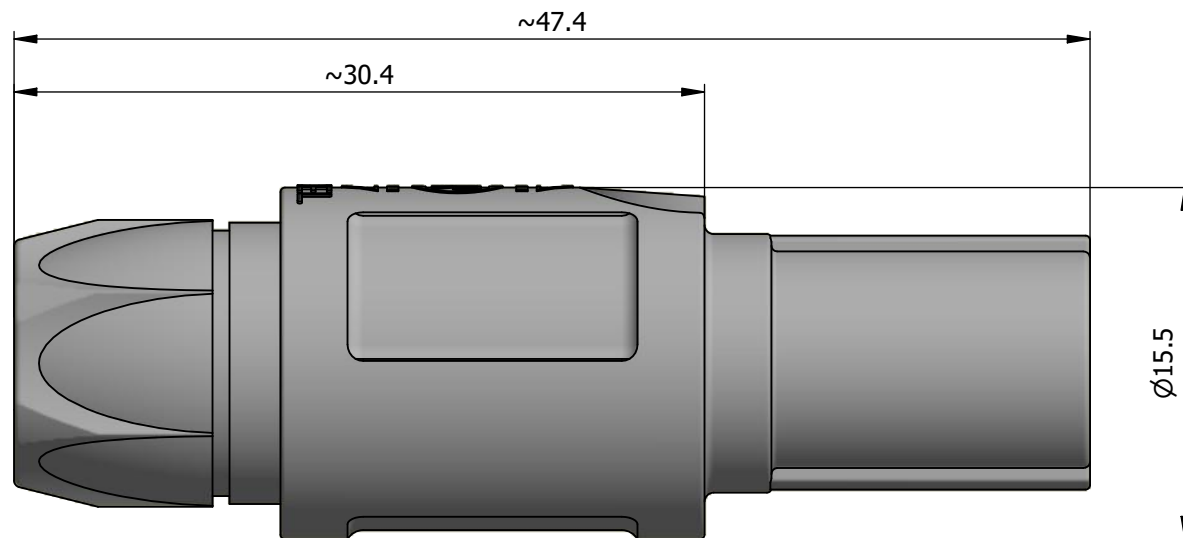

All dimensions are in millimeters (mm)

Alignment Key  
Front View

1)

Insert Configuration  
Rear View

**Note:**

1) This picture is generic and for illustrative purposes only, and may show different keying, materials, colour, finish, and contact configuration. Minor shape or feature variations to actual item may be present.

All additional information are documented on the datasheet (See below link or QR Code)  
[www.lemo.com/pdf/SAN.M06.GLA.5N.pdf](http://www.lemo.com/pdf/SAN.M06.GLA.5N.pdf)

Model  
SAN.M06.GLA.5N

Alignment Key

Insert Config.

Outershell Color  
Insulator  
Contact

Collet Size  
Collet Nut Color  
Variant

Datasheet

**Straight plug, cable collet**

SP Series

Redel SA  
Rue du canal 2  
1450 Ste-Croix - SWITZERLAND

Tel. (+41 24) 455 25 00  
Fax. (+41 24) 455 25 01