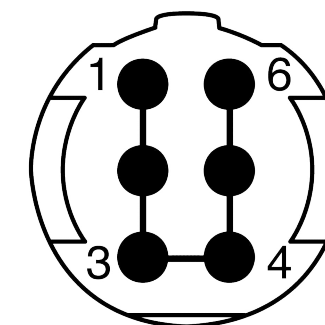

All dimensions are in millimeters (mm)

Alignment Key
Front View

Insert Configuration
Rear View

1)

Note:

1) This picture is generic and for illustrative purposes only, and may show different keying, materials, colour, finish, and contact configuration. Minor shape or feature variations to actual item may be present.

All additional information are documented on the datasheet (See below link or QR Code)
www.lemo.com/pdf/SAN.M06.GLA.5G.pdf

Model
SAN.M06.GLA.5G

Alignment Key

Insert Config.

Outershell Color
Insulator
Contact

Collet Size
Collet Nut Color
Variant

Datasheet

Straight plug, cable collet

SP Series

Redel SA
Rue du canal 2
1450 Ste-Croix - SWITZERLAND

Tel. (+41 24) 455 25 00
Fax. (+41 24) 455 25 01

CD

Drawn	26.08.2022	MARI / MARI
Checked	26.08.2022	OBAR
Modified	00	26.08.2022 / MARI
DO NOT SCALE DRAWING		