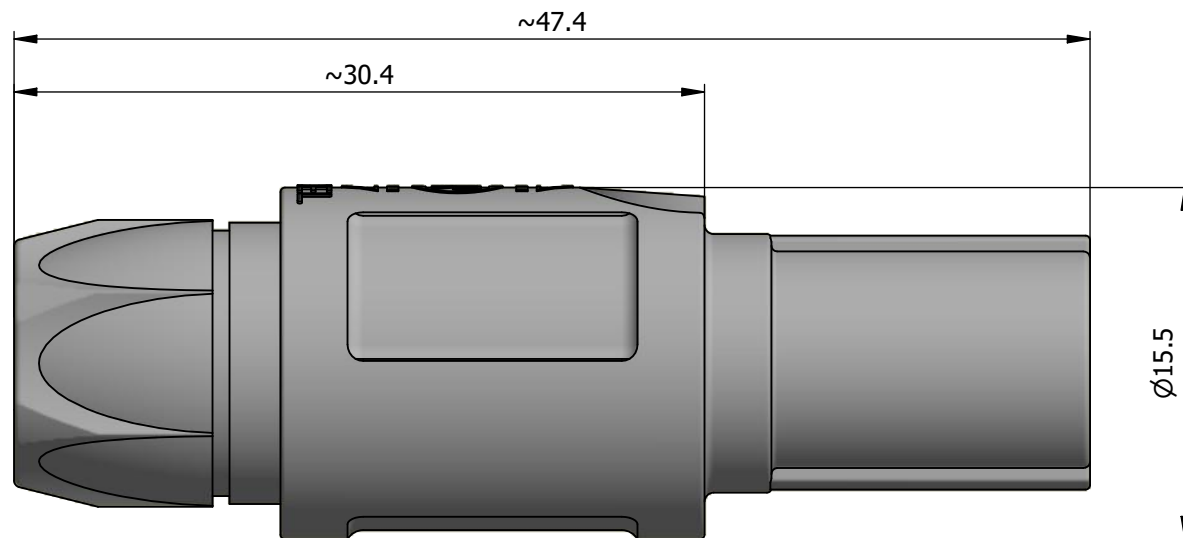

All dimensions are in millimeters (mm)

Alignment Key
Front View

Insert Configuration
Rear View

1)

Note:

1) This picture is generic and for illustrative purposes only, and may show different keying, materials, colour, finish, and contact configuration. Minor shape or feature variations to actual item may be present.

All additional information are documented on the datasheet (See below link or QR Code)
www.lemo.com/pdf/SAN.M06.GLA.5G.pdf

Model
SAN.M06.GLA.5G

Alignment Key

Insert Config.

Outershell Color
Insulator
Contact

Collet Size
Collet Nut Color
Variant

Datasheet

Straight plug, cable collet

SP Series

Redel SA
Rue du canal 2
1450 Ste-Croix - SWITZERLAND

Tel. (+41 24) 455 25 00
Fax. (+41 24) 455 25 01

CD

Drawn	26.08.2022	MARI / MARI
Checked	26.08.2022	OBAR
Modified	00	26.08.2022 / MARI
DO NOT SCALE DRAWING		