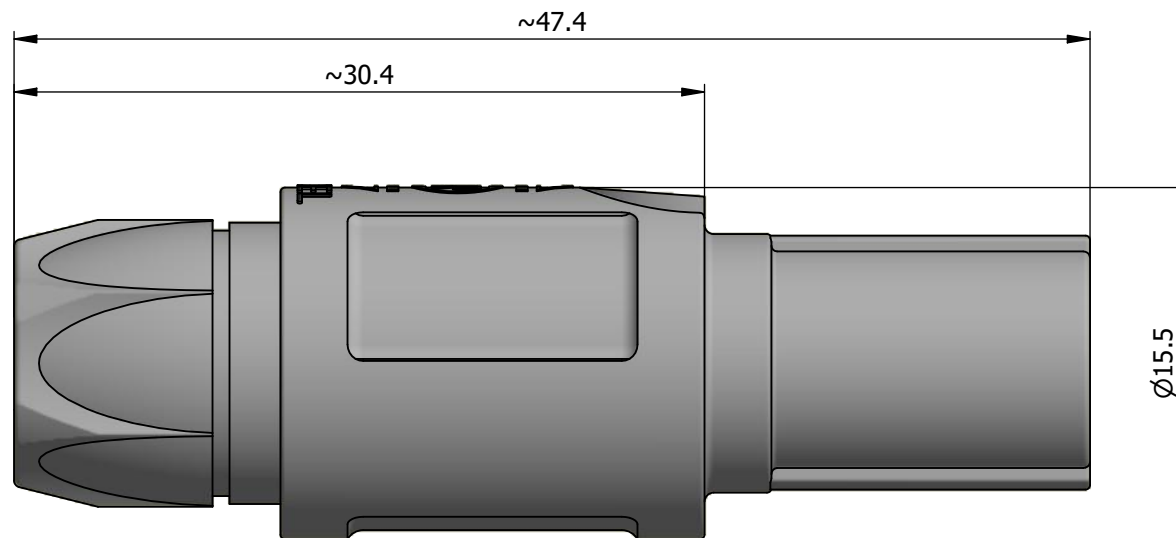

All dimensions are in millimeters (mm)

Alignment Key
Front View

Insert Configuration
Rear View

1)

Note:

1) This picture is generic and for illustrative purposes only, and may show different keying, materials, colour, finish, and contact configuration. Minor shape or feature variations to actual item may be present.

All additional information are documented on the datasheet (See below link or QR Code)
www.lemo.com/pdf/SAN.M04.GLA.7G.pdf

Model
SAN.M04.GLA.7G

Alignment Key

Insert Config.

Outershell Color
Insulator
Contact

Collet Size
Collet Nut Color
Variant

Datasheet

Straight plug, cable collet

SP Series

Redel SA
Rue du canal 2
1450 Ste-Croix - SWITZERLAND

Tel. (+41 24) 455 25 00
Fax. (+41 24) 455 25 01

CD

Drawn	26.08.2022	MARI / MARI
Checked	26.08.2022	OBAR
Modified	00	26.08.2022 / MARI
DO NOT SCALE DRAWING		