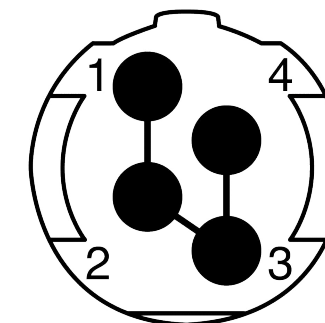

All dimensions are in millimeters (mm)

Alignment Key
Front View

Insert Configuration
Rear View

1)

Note:

1) This picture is generic and for illustrative purposes only, and may show different keying, materials, colour, finish, and contact configuration. Minor shape or feature variations to actual item may be present.

All additional information are documented on the datasheet (See below link or QR Code)
www.lemo.com/pdf/SAN.M04.GLA.7G.pdf

Model
SAN.M04.GLA.7G

Alignment Key

Insert Config.

Outershell Color
Insulator
Contact

Collet Size
Collet Nut Color
Variant

Datasheet

Straight plug, cable collet

SP Series

Redel SA
Rue du canal 2
1450 Ste-Croix - SWITZERLAND

Tel. (+41 24) 455 25 00
Fax. (+41 24) 455 25 01

CD

Drawn	26.08.2022	MARI / MARI
Checked	26.08.2022	OBAR
Modified	00	26.08.2022 / MARI
DO NOT SCALE DRAWING		

SAN.M04.GLA.7G