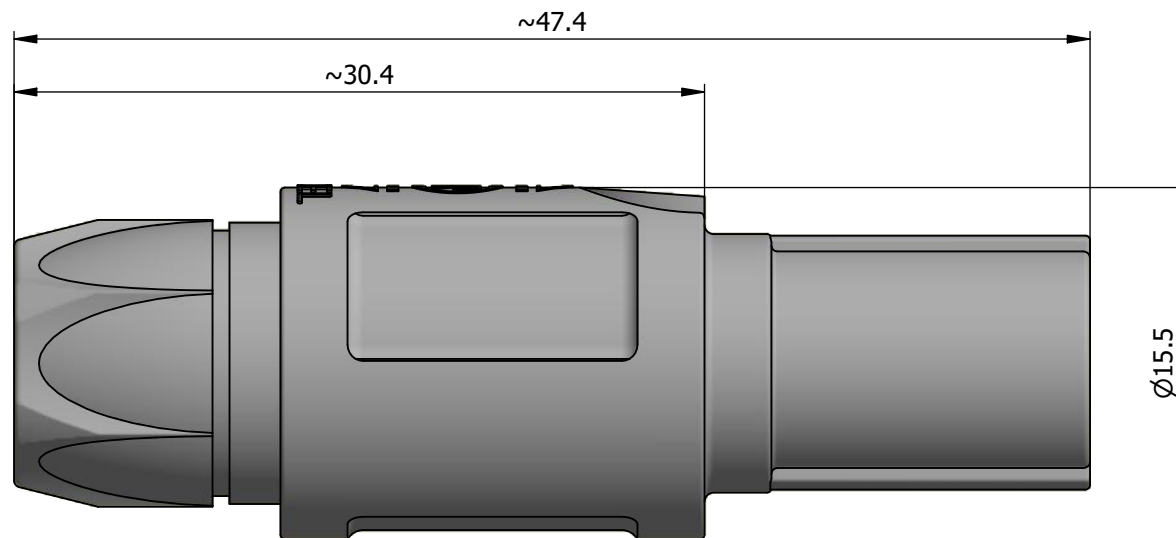

All dimensions are in millimeters (mm)

Alignment Key
Front View

1)

Insert Configuration
Rear View

Note:

1) This picture is generic and for illustrative purposes only, and may show different keying, materials, colour, finish, and contact configuration. Minor shape or feature variations to actual item may be present.

All additional information are documented on the datasheet (See below link or QR Code)
www.lemo.com/pdf/SAN.M04.GLA.6G.pdf

Model Alignment Key Insert Config. Outershell Color Insulator Contact Collet Size Collet Nut Color Variant
SAN.M04.GLA.6G

Datasheet

Straight plug, cable collet
 SP Series

Redel SA
 Rue du canal 2
 1450 Ste-Croix - SWITZERLAND

Tel. (+41 24) 455 25 00
 Fax. (+41 24) 455 25 01

CD

Drawn	26.08.2022	MARI / MARI
Checked	26.08.2022	OBAR
Modified	00	26.08.2022 / MARI
DO NOT SCALE DRAWING		