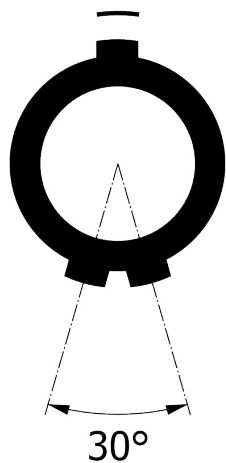

All dimensions are in millimeters (mm)

Alignment Key
Front View

1)

Insert Configuration
Rear View

Note:

1) This picture is generic and for illustrative purposes only, and may show different keying, materials, colour, finish, and contact configuration. Minor shape or feature variations to actual item may be present.

All additional information are documented on the datasheet (See below link or QR Code)
www.lemo.com/pdf/SAN.M04.GLA.6G.pdf

Model Alignment Key Insert Config. Outershell Color Insulator Contact Collet Size Collet Nut Color Variant
SAN.M04.GLA.6G

Datasheet

Straight plug, cable collet
 SP Series

Redel SA
 Rue du canal 2
 1450 Ste-Croix - SWITZERLAND

Tel. (+41 24) 455 25 00
 Fax. (+41 24) 455 25 01

CD

Drawn	26.08.2022	MARI / MARI
Checked	26.08.2022	OBAR
Modified	00	26.08.2022 / MARI
DO NOT SCALE DRAWING		