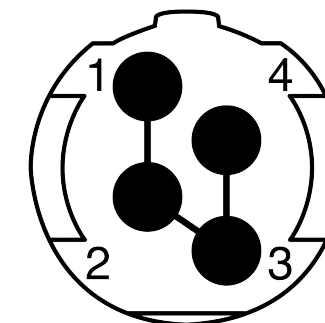

All dimensions are in millimeters (mm)

Alignment Key
Front View

1)

Insert Configuration
Rear View

Note:

1) This picture is generic and for illustrative purposes only, and may show different keying, materials, colour, finish, and contact configuration. Minor shape or feature variations to actual item may be present.

All additional information are documented on the datasheet (See below link or QR Code)
www.lemo.com/pdf/SAN.M04.GLA.6G.pdf

Model Alignment Key Insert Config. Outershell Color Insulator Contact Collet Size Collet Nut Color Variant
SAN.M04.GLA.6G

Datasheet

Straight plug, cable collet
 SP Series

Redel SA
 Rue du canal 2
 1450 Ste-Croix - SWITZERLAND

Tel. (+41 24) 455 25 00
 Fax. (+41 24) 455 25 01

CD

Drawn	26.08.2022	MARI / MARI
Checked	26.08.2022	OBAR
Modified	00	26.08.2022 / MARI
DO NOT SCALE DRAWING		

SAN.M04.GLA.6G