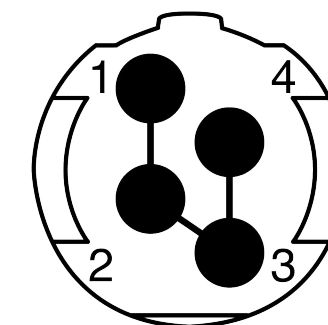

All dimensions are in millimeters (mm)

Alignment Key
Front View

Insert Configuration
Rear View

1)

Note:

1) This picture is generic and for illustrative purposes only, and may show different keying, materials, colour, finish, and contact configuration. Minor shape or feature variations to actual item may be present.

All additional information are documented on the datasheet (See below link or QR Code)
www.lemo.com/pdf/SAN.M04.GLA.5G.pdf

Model
SAN.M04.GLA.5G

Alignment Key

Insert Config.

Outershell Color
Insulator
Contact

Collet Size
Collet Nut Color
Variant

Datasheet

Straight plug, cable collet
SP Series

Redel SA
Rue du canal 2
1450 Ste-Croix - SWITZERLAND

Tel. (+41 24) 455 25 00
Fax. (+41 24) 455 25 01

CD

Drawn	26.08.2022	MARI / MARI
Checked	26.08.2022	OBAR
Modified	00	26.08.2022 / MARI
DO NOT SCALE DRAWING		

SAN.M04.GLA.5G