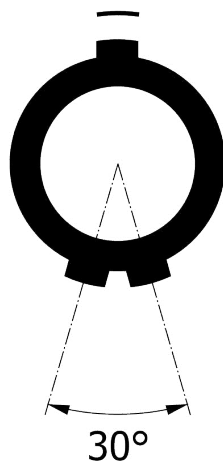

All dimensions are in millimeters (mm)

Alignment Key
Front View

Insert Configuration
Rear View

1)

Note:

1) This picture is generic and for illustrative purposes only, and may show different keying, materials, colour, finish, and contact configuration. Minor shape or feature variations to actual item may be present.

Collet Size
Collet Nut Color
Variant

Datasheet

Straight plug, cable collet
SP Series

Redel SA
Rue du canal 2
1450 Ste-Croix - SWITZERLAND

Tel. (+41 24) 455 25 00
Fax. (+41 24) 455 25 01

CD

Drawn	26.08.2022	MARI / MARI
Checked	26.08.2022	OBAR
Modified	00	26.08.2022 / MARI
DO NOT SCALE DRAWING		