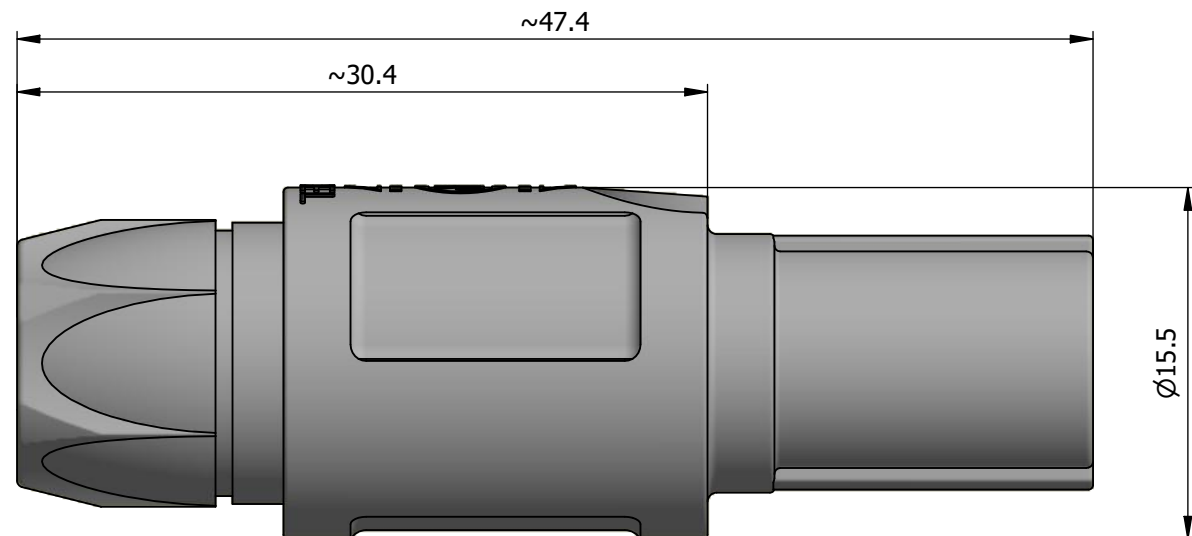

All dimensions are in millimeters (mm)

Alignment Key
Front View

Insert Configuration
Rear View

1)

Note:

1) This picture is generic and for illustrative purposes only, and may show different keying, materials, colour, finish, and contact configuration. Minor shape or feature variations to actual item may be present.

All additional information are documented on the datasheet (See below link or QR Code)
www.lemo.com/pdf/SAN.M04.GLA.5G.pdf

Model
SAN.M04.GLA.5G

Alignment Key

Insert Config.

Outershell Color
Insulator
Contact

Collet Size
Collet Nut Color
Variant

Datasheet

Straight plug, cable collet
SP Series

Redel SA
Rue du canal 2
1450 Ste-Croix - SWITZERLAND

Tel. (+41 24) 455 25 00
Fax. (+41 24) 455 25 01

CD

Drawn	26.08.2022	MARI / MARI
Checked	26.08.2022	OBAR
Modified	00	26.08.2022 / MARI
DO NOT SCALE DRAWING		