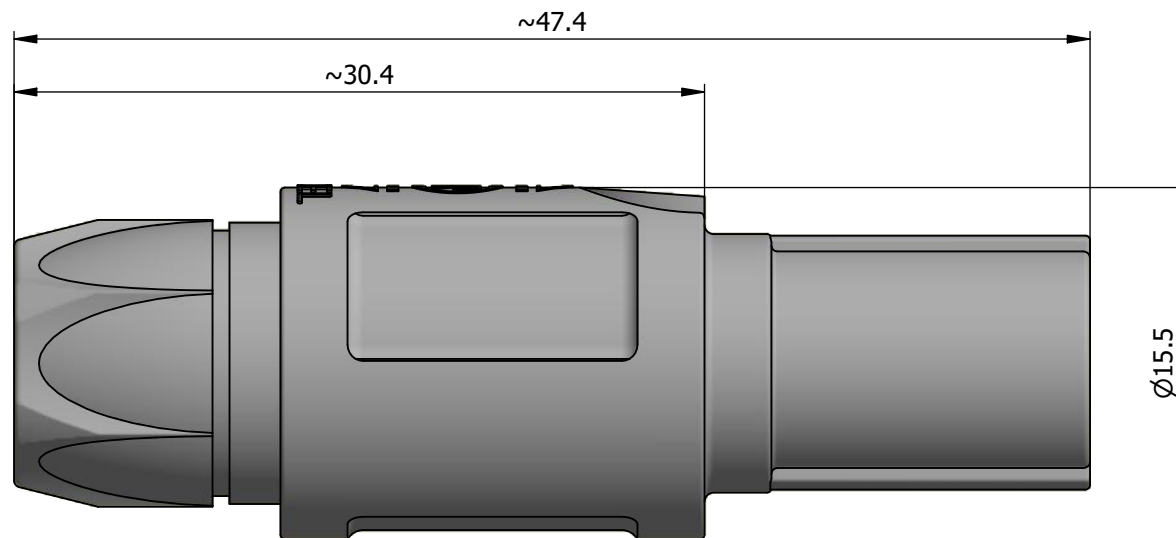

All dimensions are in millimeters (mm)

Alignment Key
Front View

Insert Configuration
Rear View

1)

Note:

1) This picture is generic and for illustrative purposes only, and may show different keying, materials, colour, finish, and contact configuration. Minor shape or feature variations to actual item may be present.

All additional information are documented on the datasheet (See below link or QR Code)
www.lemo.com/pdf/SAN.M04.GLA.3G.pdf

Model
SAN.M04.GLA.3G

Alignment Key

Insert Config.

Outershell Color
Insulator
Contact

Collet Size
Collet Nut Color
Variant

Datasheet

Straight plug, cable collet

SP Series

Redel SA
Rue du canal 2
1450 Ste-Croix - SWITZERLAND

Tel. (+41 24) 455 25 00
Fax. (+41 24) 455 25 01

CD

Drawn	26.08.2022	MARI / MARI
Checked	26.08.2022	OBAR
Modified	00	26.08.2022 / MARI
DO NOT SCALE DRAWING		