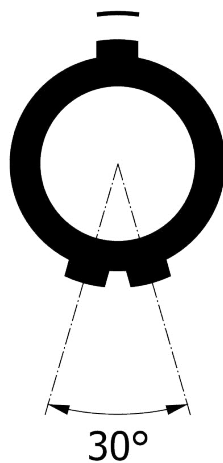

All dimensions are in millimeters (mm)

Alignment Key
Front View

Insert Configuration
Rear View

1)

Note:

1) This picture is generic and for illustrative purposes only, and may show different keying, materials, colour, finish, and contact configuration. Minor shape or feature variations to actual item may be present.

Collet Size
Collet Nut Color
Variant

Datasheet

Straight plug, cable collet

SP Series

Redel SA
Rue du canal 2
1450 Ste-Croix - SWITZERLAND

Tel. (+41 24) 455 25 00
Fax. (+41 24) 455 25 01

CD

Drawn	26.08.2022	MARI / MARI
Checked	26.08.2022	OBAR
Modified	00	26.08.2022 / MARI
DO NOT SCALE DRAWING		