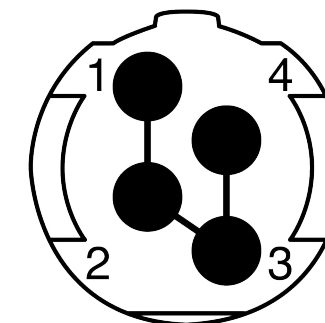

All dimensions are in millimeters (mm)

Alignment Key
Front View

Insert Configuration
Rear View

1)

Note:

1) This picture is generic and for illustrative purposes only, and may show different keying, materials, colour, finish, and contact configuration. Minor shape or feature variations to actual item may be present.

All additional information are documented on the datasheet (See below link or QR Code)
www.lemo.com/pdf/SAN.M04.GLA.3G.pdf

Model
SAN.M04.GLA.3G

Alignment Key

Insert Config.

Outershell Color
Insulator
Contact

Collet Size
Collet Nut Color
Variant

Datasheet

Straight plug, cable collet

SP Series

Redel SA
Rue du canal 2
1450 Ste-Croix - SWITZERLAND

Tel. (+41 24) 455 25 00
Fax. (+41 24) 455 25 01

CD

Drawn	26.08.2022	MARI / MARI
Checked	26.08.2022	OBAR
Modified	00	26.08.2022 / MARI
DO NOT SCALE DRAWING		