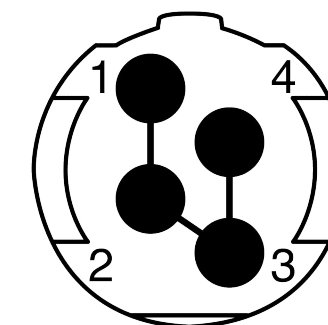

All dimensions are in millimeters (mm)

Alignment Key
Front View

Insert Configuration
Rear View

1)

Note:

1) This picture is generic and for illustrative purposes only, and may show different keying, materials, colour, finish, and contact configuration. Minor shape or feature variations to actual item may be present.

All additional information are documented on the datasheet (See below link or QR Code)
www.lemo.com/pdf/SAN.M04.GLA.3A.pdf

Model
SAN.M04.GLA.3A

Alignment Key

Insert Config.

Outershell Color
Insulator
Contact

Collet Size
Collet Nut Color
Variant

Datasheet

Straight plug, cable collet
SP Series

Redel SA
Rue du canal 2
1450 Ste-Croix - SWITZERLAND

Tel. (+41 24) 455 25 00
Fax. (+41 24) 455 25 01

CD

Drawn	26.08.2022	MARI / MARI
Checked	26.08.2022	OBAR
Modified	00	26.08.2022 / MARI
DO NOT SCALE DRAWING		