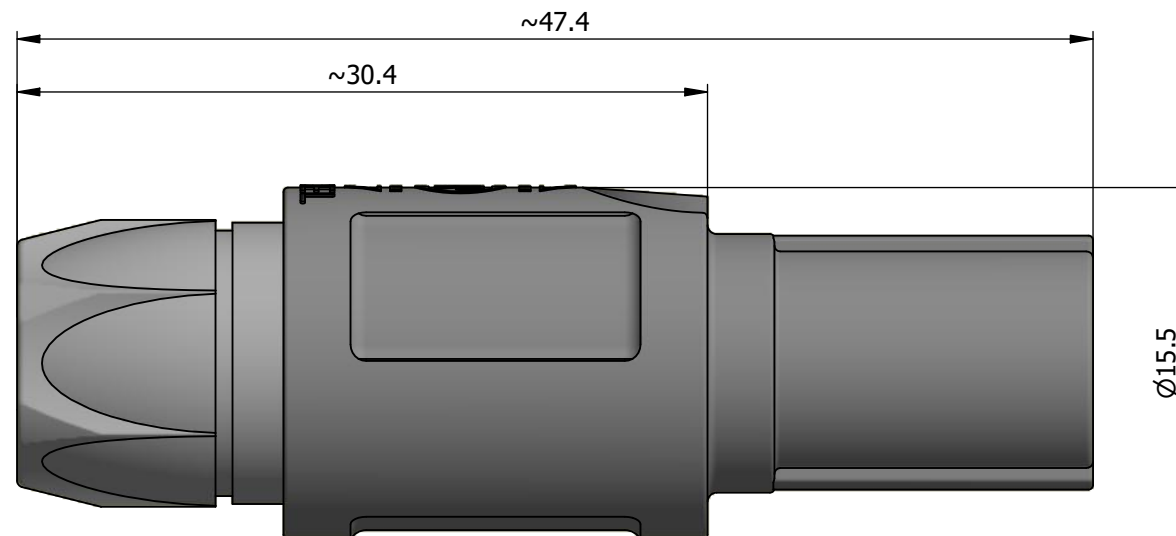

All dimensions are in millimeters (mm)

Alignment Key
Front View

Insert Configuration
Rear View

1)

Note:

1) This picture is generic and for illustrative purposes only, and may show different keying, materials, colour, finish, and contact configuration. Minor shape or feature variations to actual item may be present.

All additional information are documented on the datasheet (See below link or QR Code)
www.lemo.com/pdf/SAN.M04.GLA.3A.pdf

Model
SAN.M04.GLA.3A

Alignment Key

Insert Config.

Outershell Color
Insulator
Contact

Collet Size
Collet Nut Color
Variant

Datasheet

Straight plug, cable collet
SP Series

Redel SA
Rue du canal 2
1450 Ste-Croix - SWITZERLAND

Tel. (+41 24) 455 25 00
Fax. (+41 24) 455 25 01

CD

Drawn	26.08.2022	MARI / MARI
Checked	26.08.2022	OBAR
Modified	00	26.08.2022 / MARI
DO NOT SCALE DRAWING		