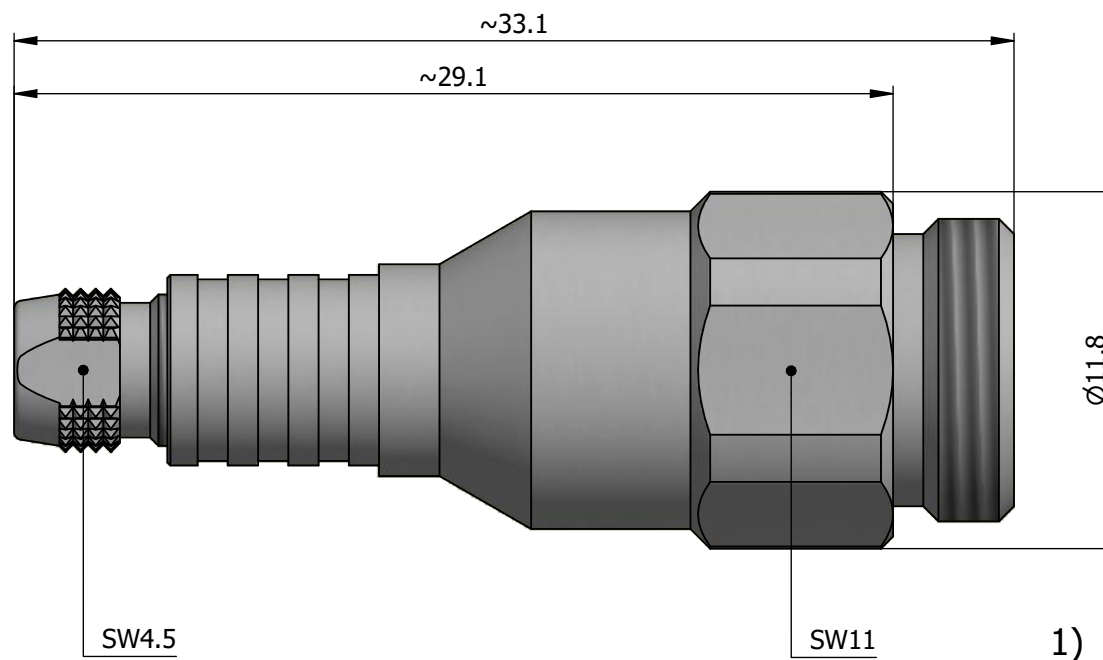

All dimensions are in millimeters (mm)

Alignment Key
Front View

Insert Configuration
Rear View

Note:

1) This picture is generic and for illustrative purposes only, and may show different keying, materials, colour, finish, and contact configuration. Minor shape or feature variations to actual item may be present.

All additional information are documented on the datasheet (See below link or QR Code)
www.lemo.com/pdf/PVN.03.250.CLLC31.pdf

Model Series Insert Config. Housing Insulator Contact Collet Type Cable Ø Variant
PVN.03.250.CLLC31