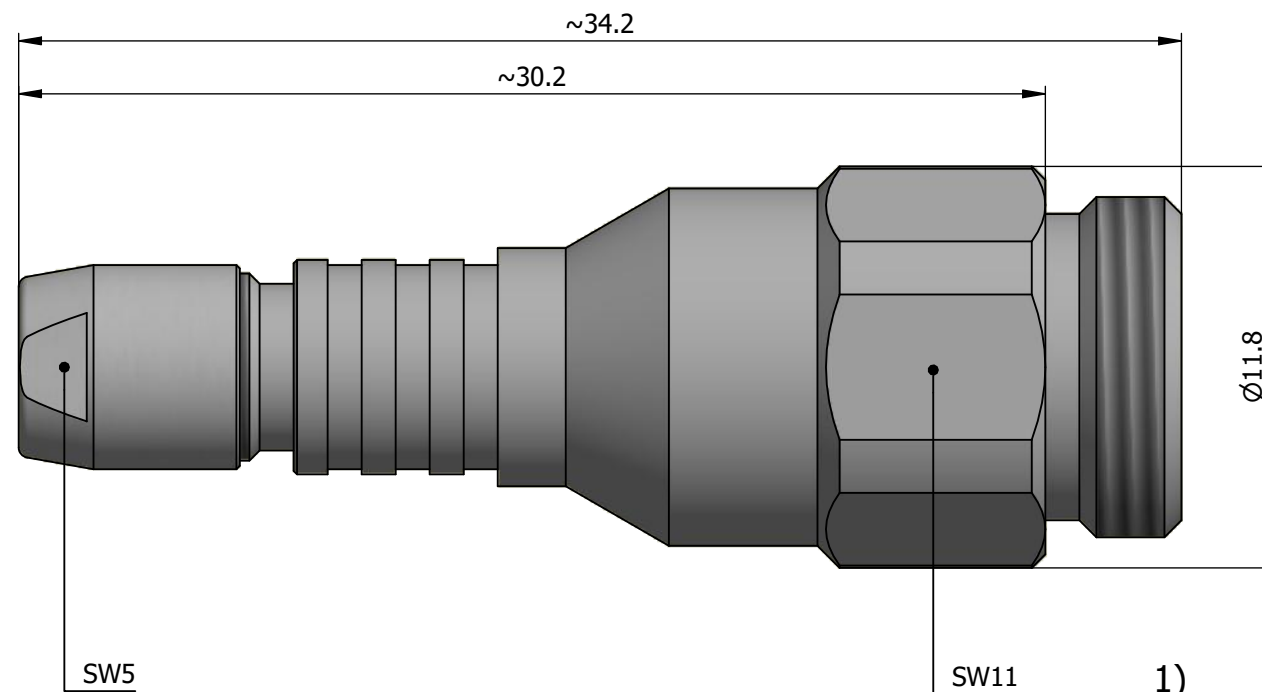

All dimensions are in millimeters (mm)

Alignment Key
Front View

Insert Configuration
Rear View

Note:

1) This picture is generic and for illustrative purposes only, and may show different keying, materials, colour, finish, and contact configuration. Minor shape or feature variations to actual item may be present.

All additional information are documented on the datasheet (See below link or QR Code)
www.lemo.com/pdf/PVG.03.303.CLLC31.pdf

Model	Alignment Key	Series	Insert Config.	Housing	Insulator	Contact	Collet Type	Cable Ø	Variant
PVG.03		.303							CLLC31