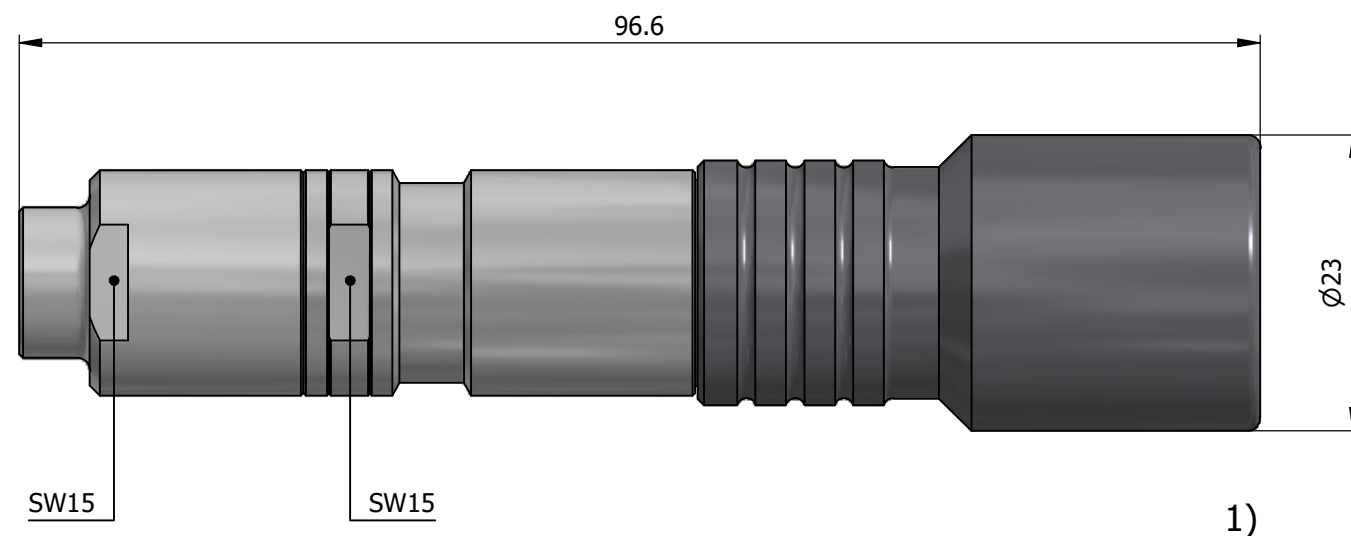

All dimensions are in millimeters (mm)

Alignment Key
Front View

Insert Configuration
Rear View

1)

Note:

1) This picture is generic and for illustrative purposes only, and may show different keying, materials, colour, finish, and contact configuration. Minor shape or feature variations to actual item may be present.

All additional information are documented on the datasheet (See below link or QR Code)
www.lemo.com/pdf/PUW.3K.93C.YSEC96.pdf

Model	Series	Insert Config.	Housing	Insulator	Contact	Collet Type	Cable Ø	Variant
PUW	.3K	.93C	.YSEC					96

Datasheet

Free socket, cable collet adapter and long shell for fitting a bend relief with cap
 Series 3K

LEMO
 LEMO SA
 Chemin des Champs-Courbes 28
 1024 Ecublens - SWITZERLAND

Tel. (+41) 21 695 16 00
 email : info@lemo.com
 www.lemo.com