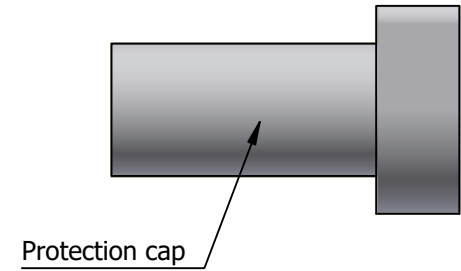

All dimensions are in millimeters (mm)

All additional information are documented on the datasheet (See below link or QR Code)
www.lemo.com/pdf/PSS.F2.BX2.LCT10.pdf

<p>Datasheet</p>	<p>Female fiber optic contact for buffer coated fiber, ferrule bore \varnothing125.5μm</p> <p>Type F2</p>		Drawn	12.09.2023	MARI/OBAR
			Checked	12.09.2023	OBAR
	Modified	00	12.09.2023/MARI		
				DO NOT SCALE DRAWING	
<p>LEMO SA Chemin des Champs-Courbes 28 1024 Ecublens - SWITZERLAND</p>		<p>Tel. (+41) 21 695 16 00 email : info@lemo.com www.lemo.com</p>	CD	<p>PSS.F2.BX2.LCT10</p>	