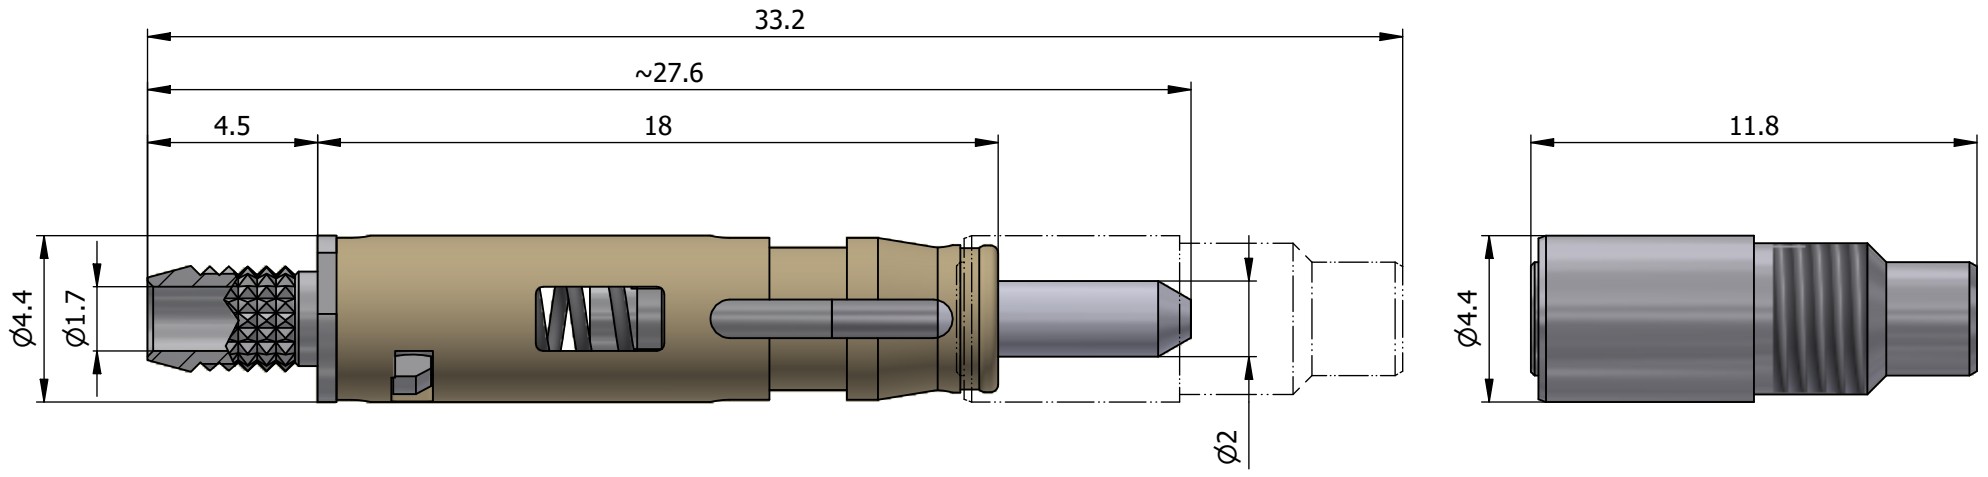

All dimensions are in millimeters (mm)

All additional information are documented on the datasheet (See below link or QR Code)
www.lemo.com/pdf/PSS.F2.BX2.LCT10.pdf

<p>Datasheet</p>	<p>Female fiber optic contact for buffer coated fiber, ferrule bore \varnothing125.5μm</p> <p>Type F2</p>		Drawn	12.09.2023	MARI/OBAR
			Checked	12.09.2023	OBAR
	Modified	00	12.09.2023/MARI		
				DO NOT SCALE DRAWING	
<p>LEMO SA Chemin des Champs-Courbes 28 1024 Ecublens - SWITZERLAND</p>		<p>Tel. (+41) 21 695 16 00 email : info@lemo.com www.lemo.com</p>	CD	<p>PSS.F2.BX2.LCT10</p>	