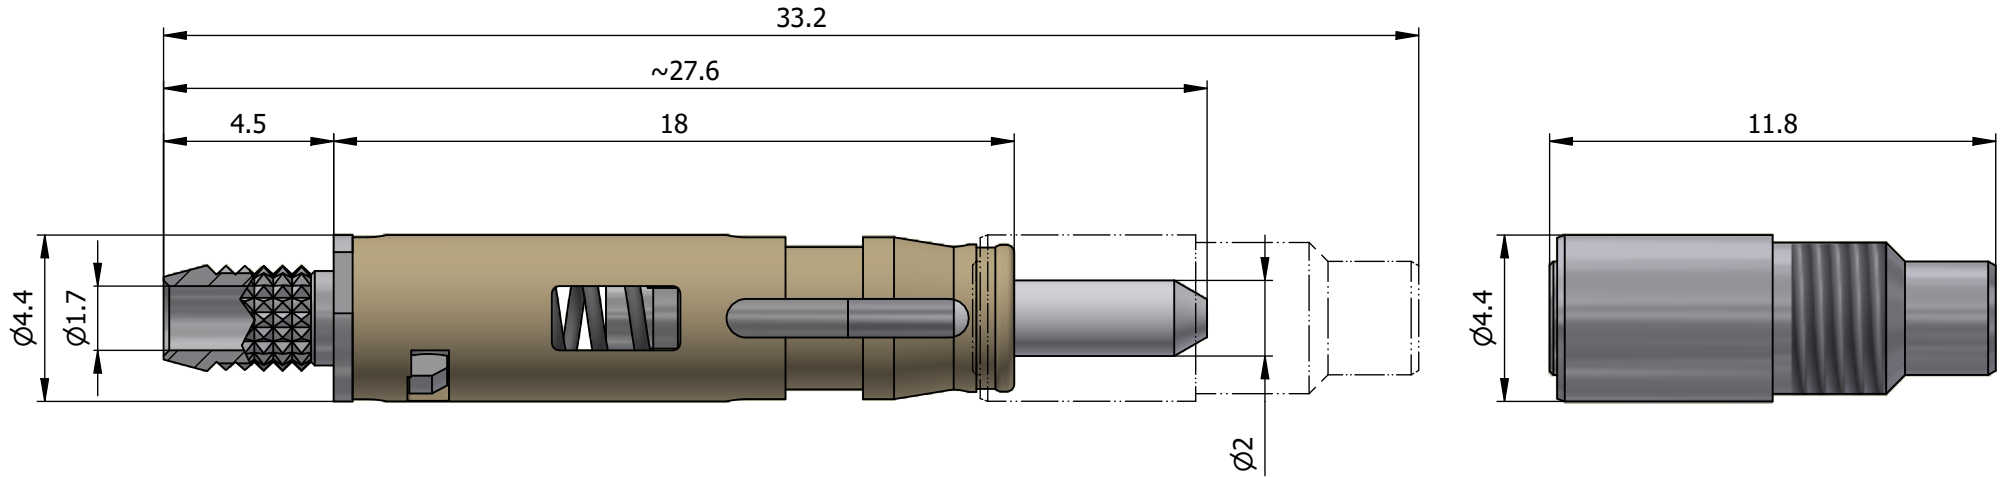

All dimensions are in millimeters (mm)

All additional information are documented on the datasheet (See below link or QR Code)
www.lemo.com/pdf/PSS.F2.BB2.LCT10.pdf

Datasheet

**Female fiber optic contact for buffer coated fiber,
 ferrule bore $\varnothing 126\mu\text{m}$**