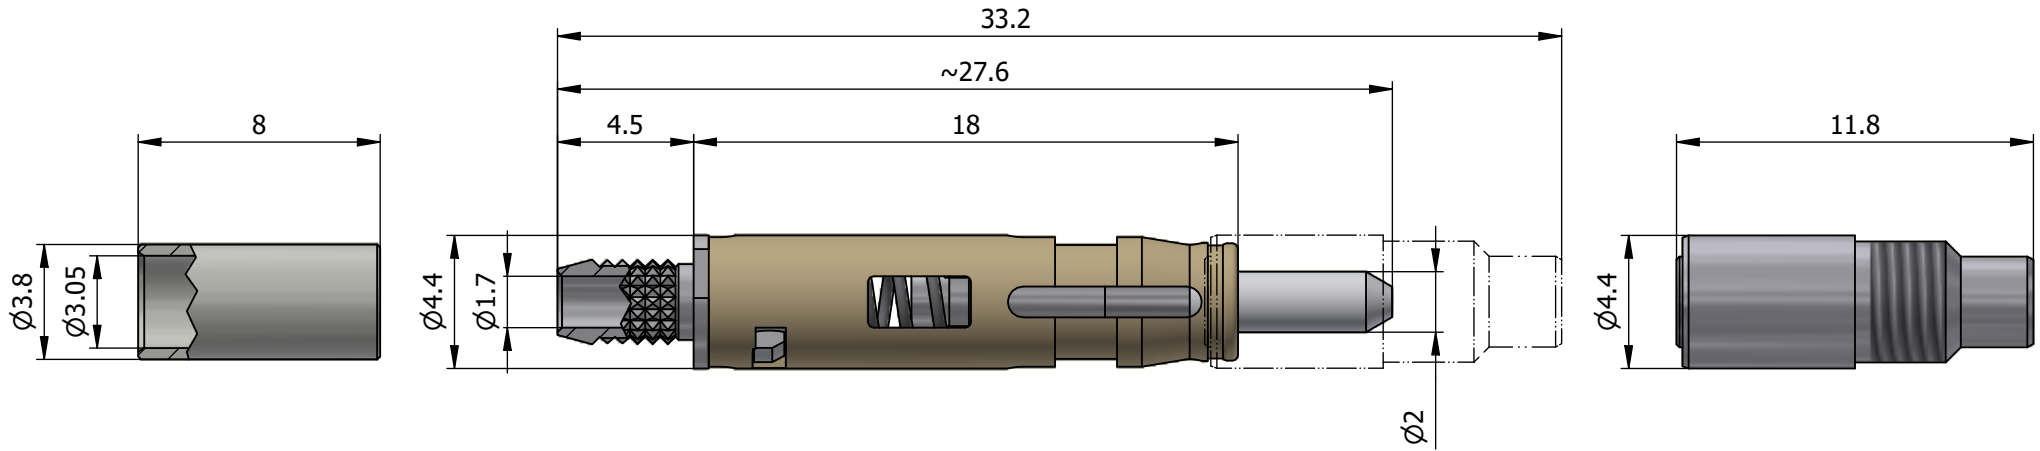

All dimensions are in millimeters (mm)

Heatshrink

Protection cap

All additional information are documented on the datasheet (See below link or QR Code)
www.lemo.com/pdf/PSS.F2.BB2.LCE30.pdf

Datasheet

**Female fiber optic contact for tight jacket cable,
 ferrule bore $\varnothing 126\mu\text{m}$**