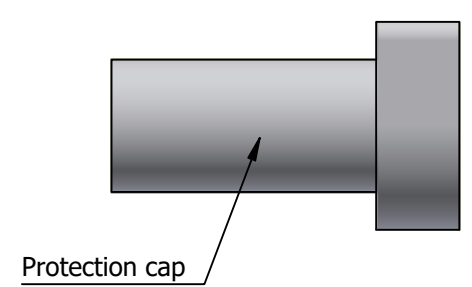

All dimensions are in millimeters (mm)

All additional information are documented on the datasheet (See below link or QR Code)
www.lemo.com/pdf/PSS.F2.BA2.LCT10.pdf

<p>Datasheet</p>	<p>Female fiber optic contact for buffer coated fiber, ferrule bore \varnothing125μm</p> <p>Type F2</p>		Drawn	15.11.2001	OVU/RMO
			Checked	12.09.2023	OBAR
	Modified	02	12.09.2023/MARI		
			DO NOT SCALE DRAWING		
<p>LEMO SA Chemin des Champs-Courbes 28 1024 Ecublens - SWITZERLAND</p>		<p>Tel. (+41) 21 695 16 00 email : info@lemo.com www.lemo.com</p>	CD	<p>PSS.F2.BA2.LCT10</p>	