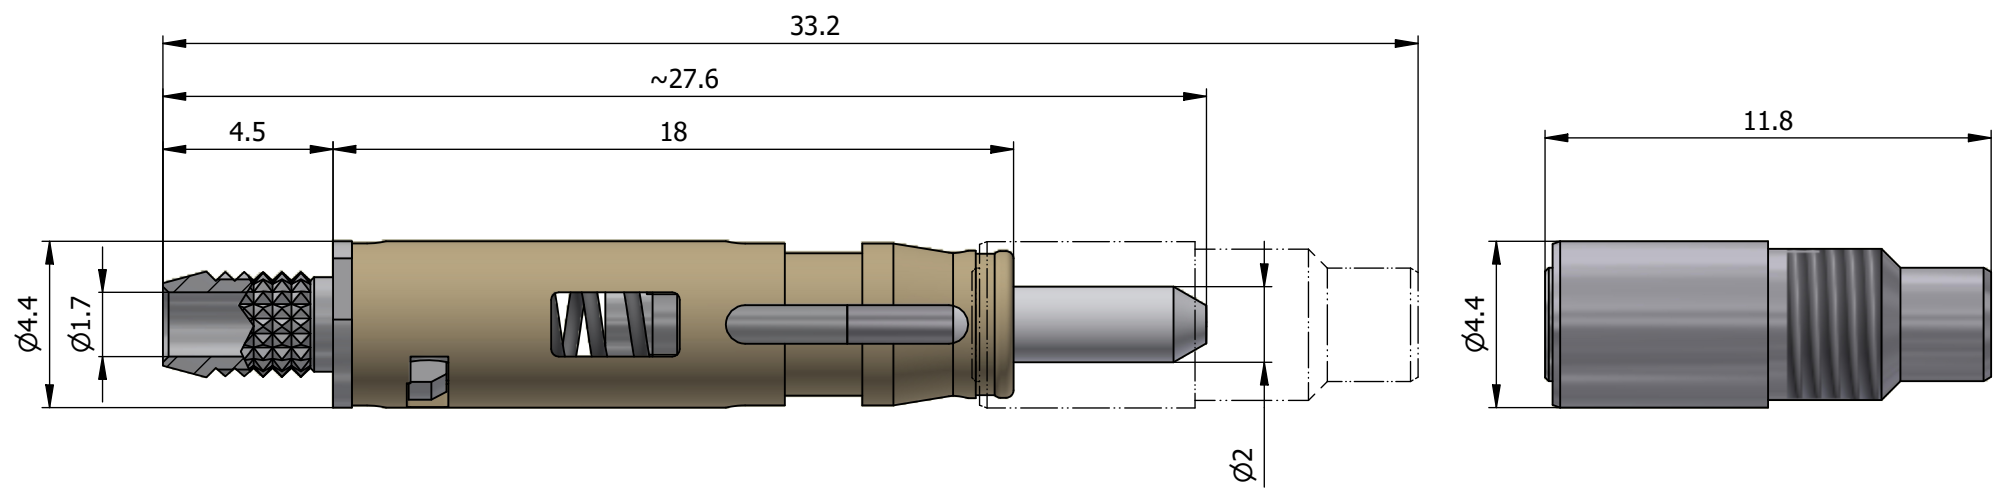

All dimensions are in millimeters (mm)

All additional information are documented on the datasheet (See below link or QR Code)
www.lemo.com/pdf/PSS.F2.BA2.LCT10.pdf

<p>Datasheet</p>	<p>Female fiber optic contact for buffer coated fiber, ferrule bore \varnothing125μm</p> <p>Type F2</p>		Drawn	15.11.2001	OVU/RMO
			Checked	12.09.2023	OBAR
	Modified	02	12.09.2023/MARI		
			DO NOT SCALE DRAWING		
<p>LEMO SA Chemin des Champs-Courbes 28 1024 Ecublens - SWITZERLAND</p>		<p>Tel. (+41) 21 695 16 00 email : info@lemo.com www.lemo.com</p>	CD	<p>PSS.F2.BA2.LCT10</p>	