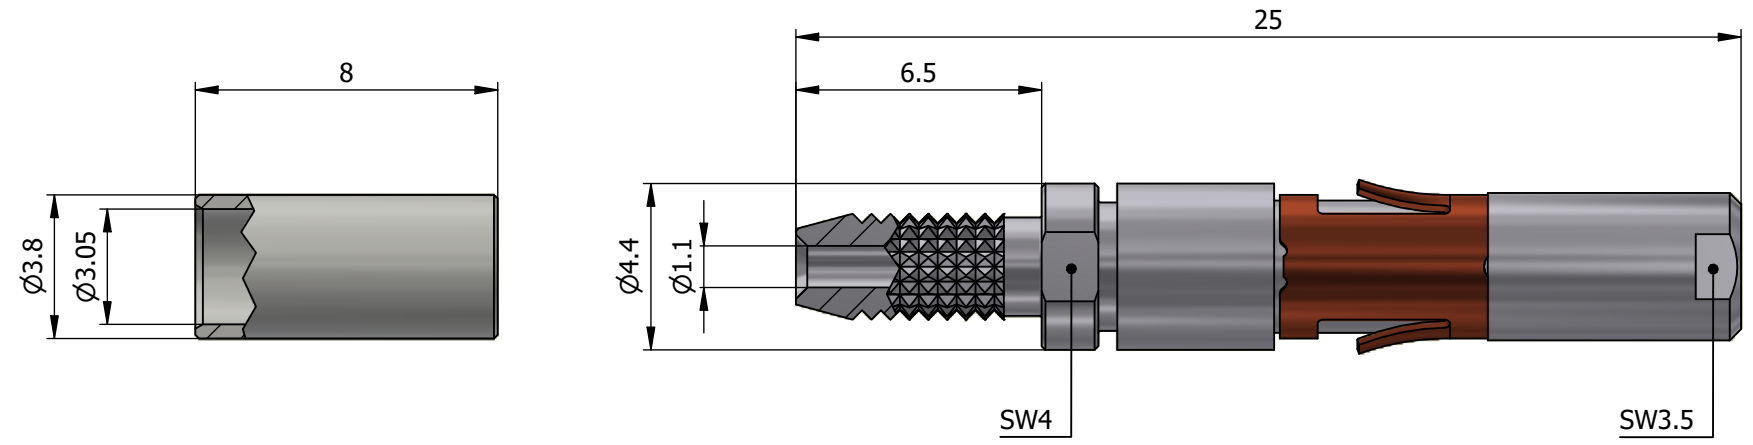

All dimensions are in millimeters (mm)

All additional information are documented on the datasheet (See below link or QR Code)
www.lemo.com/pdf/PSS.F1.NA1.AAE30.pdf

<p>Datasheet</p> 	<p>Female fiber optic contact for tight jacket cable, ferrule bore $\varnothing 500\mu\text{m}$</p> <p>Type F1</p>		<p>Drawn 12.09.2023 MARI/OBAR</p>
			<p>Checked 12.09.2023 OBAR</p>
			<p>Modified 00 12.09.2023/MARI</p>
			<p>DO NOT SCALE DRAWING</p>
 <p>LEMO SA Chemin des Champs-Courbes 28 1024 Ecublens - SWITZERLAND</p>		<p>Tel. (+41) 21 695 16 00 email : info@lemo.com www.lemo.com</p>	<p>CD</p>
			<p>PSS.F1.NA1.AAE30</p>