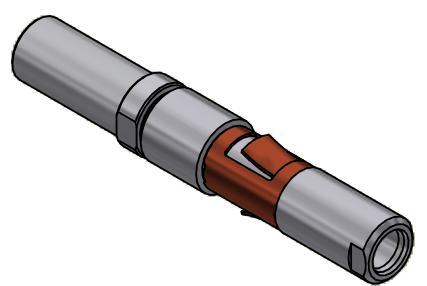

All dimensions are in millimeters (mm)

All additional information are documented on the datasheet (See below link or QR Code)
www.lemo.com/pdf/PSS.F1.NA1.AAE30.pdf

<p>Datasheet</p> 	<p>Female fiber optic contact for tight jacket cable, ferrule bore $\varnothing 500\mu\text{m}$</p> <p>Type F1</p>		<p>Drawn 12.09.2023 MARI/OBAR</p>
			<p>Checked 12.09.2023 OBAR</p>
			<p>Modified 00 12.09.2023/MARI</p>
			<p>DO NOT SCALE DRAWING</p>
 <p>LEMO SA Chemin des Champs-Courbes 28 1024 Ecublens - SWITZERLAND</p>		<p>Tel. (+41) 21 695 16 00 email : info@lemo.com www.lemo.com</p>	<p>CD</p>
			<p>PSS.F1.NA1.AAE30</p>