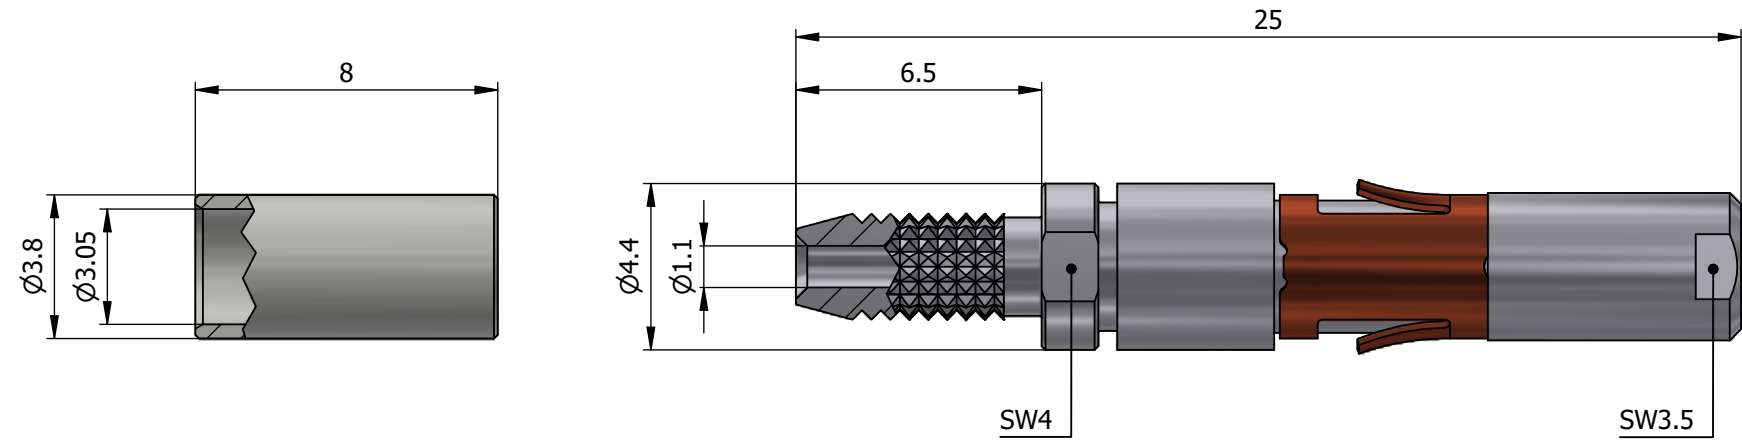

All dimensions are in millimeters (mm)

All additional information are documented on the datasheet (See below link or QR Code)
www.lemo.com/pdf/PSS.F1.JB1.AAE30.pdf

Datasheet 	Female fiber optic contact for tight jacket cable, ferrule bore $\varnothing 435\mu\text{m}$ Type F1		Drawn	12.09.2023	MARI/OBAR
			Checked	12.09.2023	OBAR
	Modified	00	12.09.2023/MARI		
	 DO NOT SCALE DRAWING				
 LEMO SA Chemin des Champs-Courbes 28 1024 Ecublens - SWITZERLAND		Tel. (+41) 21 695 16 00 email : info@lemo.com www.lemo.com		CD	PSS.F1.JB1.AAE30