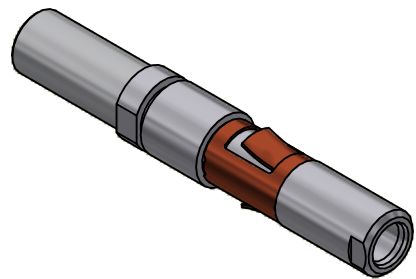

All dimensions are in millimeters (mm)

All additional information are documented on the datasheet (See below link or QR Code)
www.lemo.com/pdf/PSS.F1.GB1.ACE30.pdf

<p>Datasheet</p> 	<p>Female fiber optic contact for tight jacket cable, ferrule bore $\varnothing 235\mu\text{m}$</p> <p>Type F1</p>		<p>Drawn 12.09.2023 MARI/OBAR</p>
			<p>Checked 12.09.2023 OBAR</p>
			<p>Modified 00 12.09.2023/MARI</p>
	 <p>DO NOT SCALE DRAWING</p>		
 <p>LEMO SA Chemin des Champs-Courbes 28 1024 Ecublens - SWITZERLAND</p>		<p>Tel. (+41) 21 695 16 00 email : info@lemo.com www.lemo.com</p>	<p>CD</p>

PSS.F1.GB1.ACE30