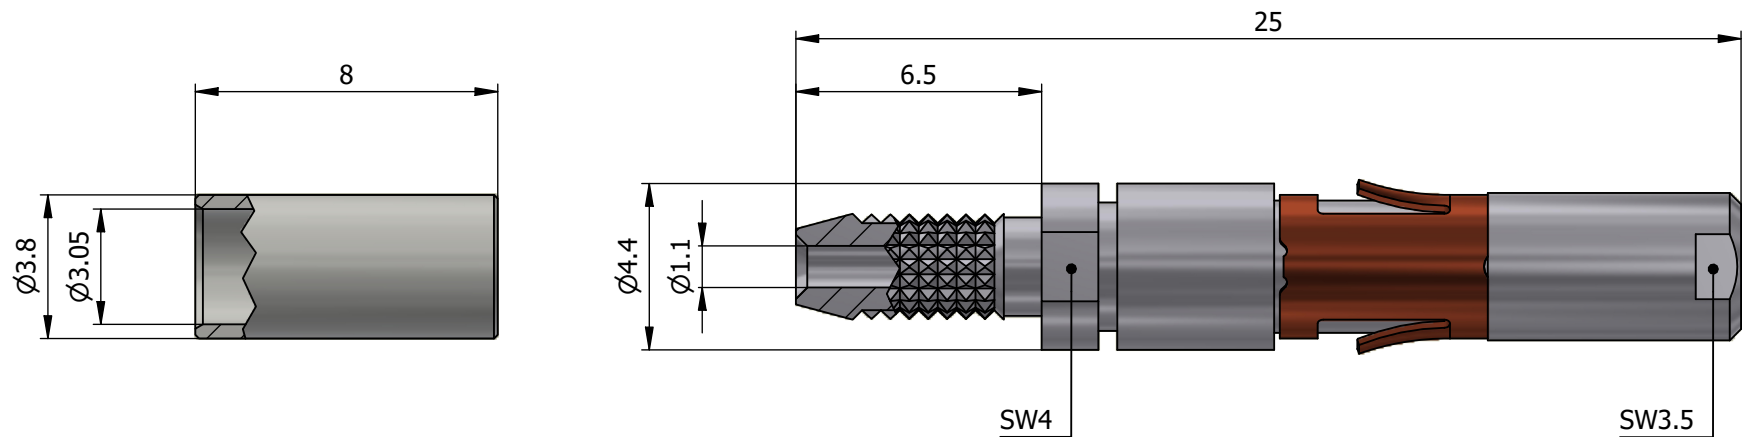

All dimensions are in millimeters (mm)

All additional information are documented on the datasheet (See below link or QR Code)
www.lemo.com/pdf/PSS.F1.GB1.ACE30.pdf

<p>Datasheet</p> 	<p>Female fiber optic contact for tight jacket cable, ferrule bore $\varnothing 235\mu\text{m}$</p> <p>Type F1</p>		<p>Drawn 12.09.2023 MARI/OBAR</p>
			<p>Checked 12.09.2023 OBAR</p>
			<p>Modified 00 12.09.2023/MARI</p>
	 <p>DO NOT SCALE DRAWING</p>		
 <p>LEMO SA Chemin des Champs-Courbes 28 1024 Ecublens - SWITZERLAND</p>		<p>Tel. (+41) 21 695 16 00 email : info@lemo.com www.lemo.com</p>	<p>CD</p>