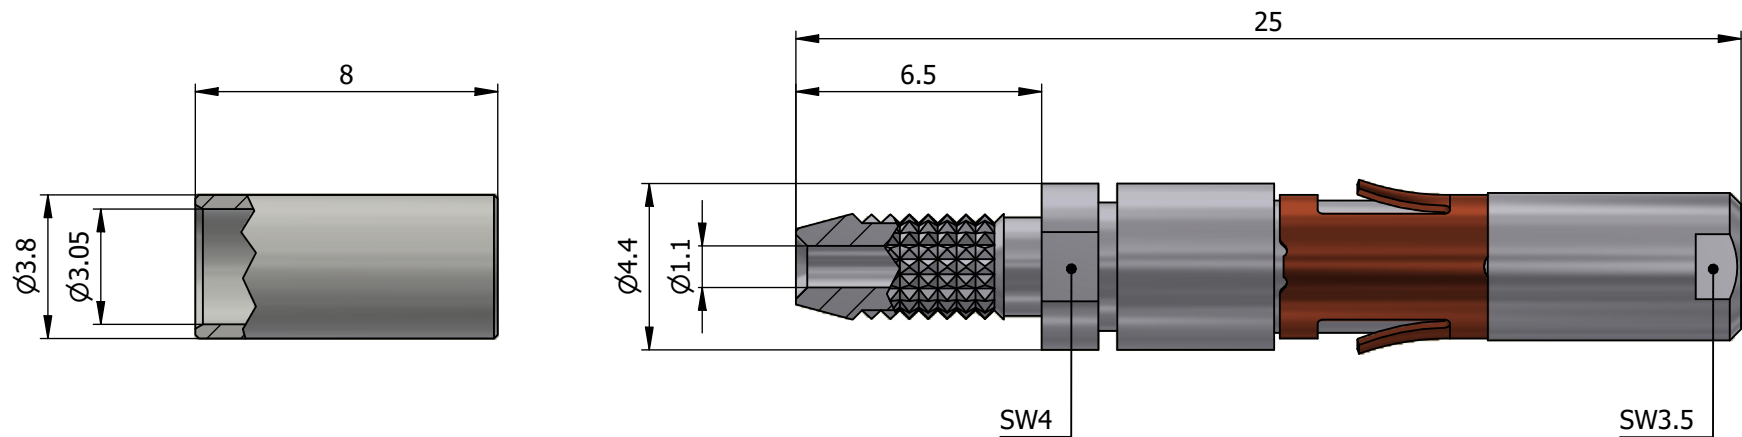

All dimensions are in millimeters (mm)

All additional information are documented on the datasheet (See below link or QR Code)
www.lemo.com/pdf/PSS.F1.FB1.ACE30.pdf

<p>Datasheet</p>	<p>Female fiber optic contact for tight jacket cable, ferrule bore $\varnothing 144\mu\text{m}$</p> <p>Type F1</p>		<p>Drawn 12.09.2023 MARI/OBAR</p>
			<p>Checked 12.09.2023 OBAR</p>
			<p>Modified 00 12.09.2023/MARI</p>
			<p>DO NOT SCALE DRAWING</p>
<p>LEMO SA Chemin des Champs-Courbes 28 1024 Ecublens - SWITZERLAND</p>		<p>Tel. (+41) 21 695 16 00 email : info@lemo.com www.lemo.com</p>	<p>CD</p>
			<p>PSS.F1.FB1.ACE30</p>