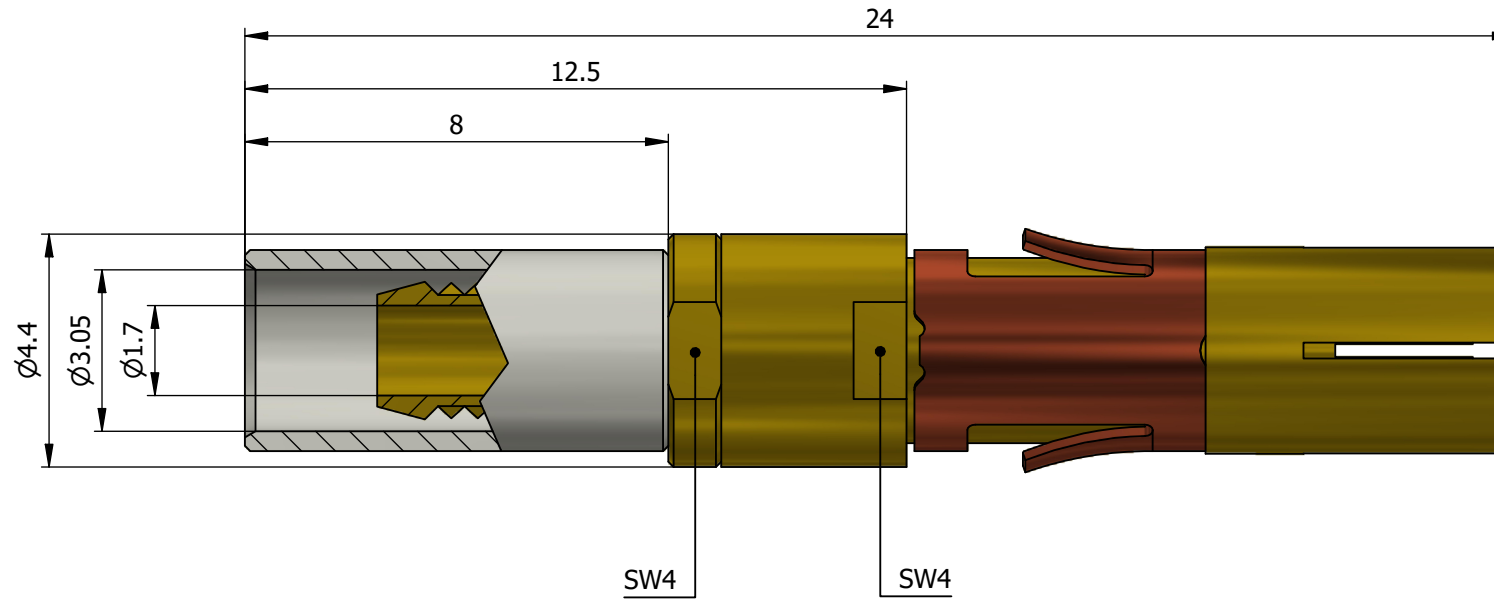

All dimensions are in millimeters (mm)

All additional information are documented on the datasheet (See below link or QR Code)
www.lemo.com/pdf/PSS.2B.275.ZTME31.pdf

<p>Datasheet</p> 	<p>Female crimp coaxial contact (C Type, 75 Ω) with clip</p> <p>Series 2B</p>			<p>Drawn 18.10.2017 OVU/NHA</p>
				<p>Checked 03.08.2023 OBAR</p>
			<p>Modified 01 03.08.2023/MARI</p>	
				<p>DO NOT SCALE DRAWING</p>
 <p>LEMO SA Chemin des Champs-Courbes 28 1024 Ecublens - SWITZERLAND</p>		<p>Tel. (+41 21) 695 16 00 email : info@lemo.com www.lemo.com</p>	<p>CD</p>	<p>PSS.2B.275.ZTME31</p>