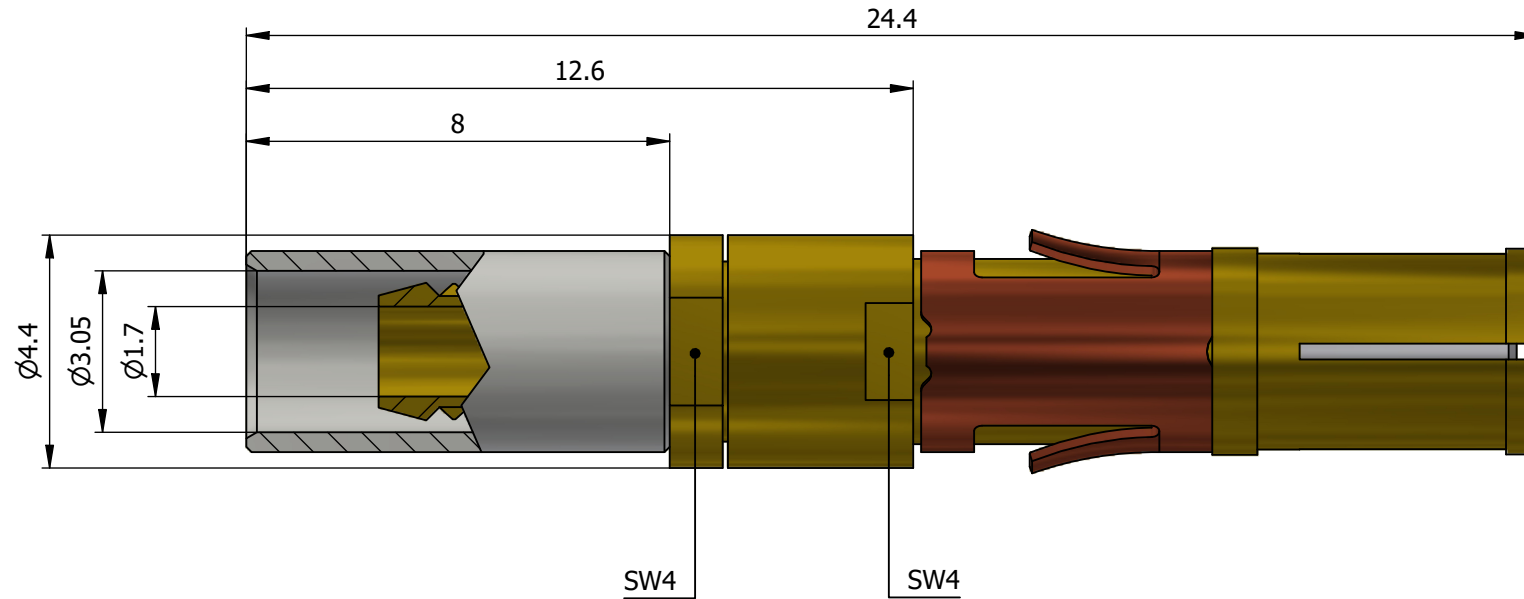

All dimensions are in millimeters (mm)

All additional information are documented on the datasheet (See below link or QR Code)
www.lemo.com/pdf/PSS.2B.250.ZTME30.pdf

Datasheet

Female crimp coaxial contact (C Type, 50 Ω) with clip
 Series 2B