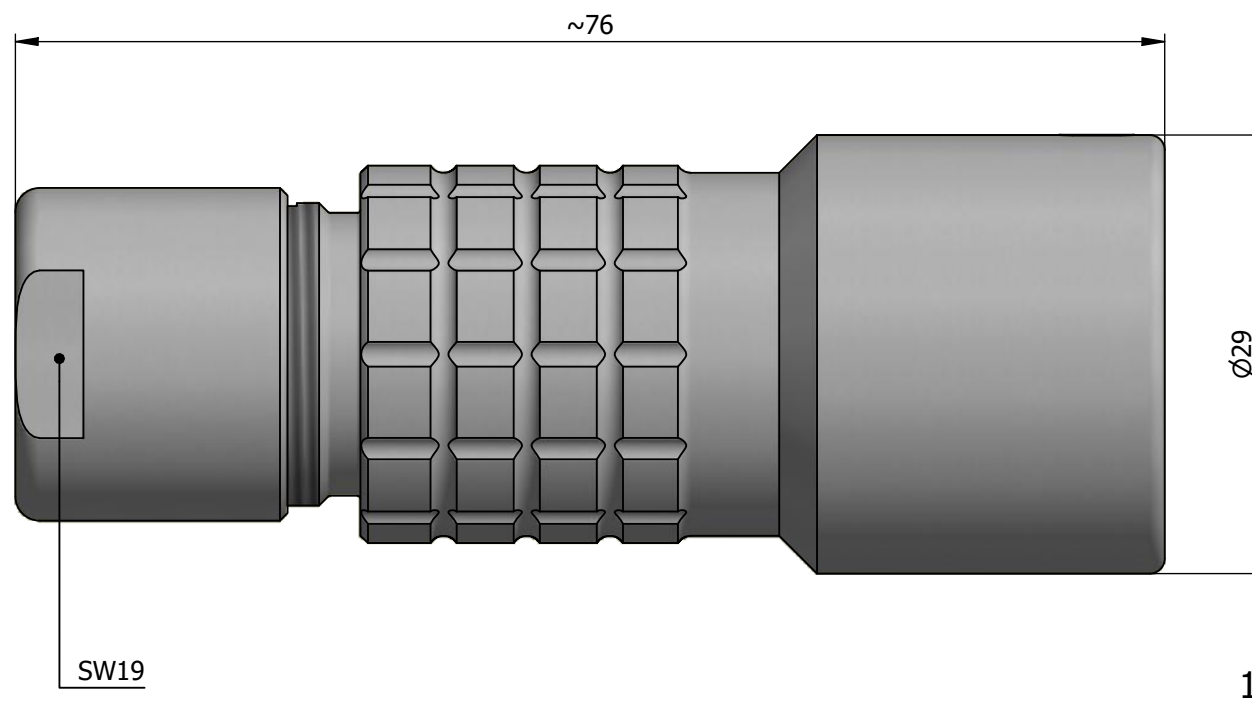

All dimensions are in millimeters (mm)

Alignment Key
Front View

Insert Configuration
Rear View

1)

Note:

1) This picture is generic and for illustrative purposes only, and may show different keying, materials, colour, finish, and contact configuration. Minor shape or feature variations to actual item may be present.

All additional information are documented on the datasheet (See below link or QR Code)
www.lemo.com/pdf/PHL.4K.348.CLAC15.pdf

Model	Alignment Key	Series	Insert Config.	Housing	Insulator	Contact	Collet Type	Cable Ø	Variant
PHL	.4K	.348	.CLAC15						