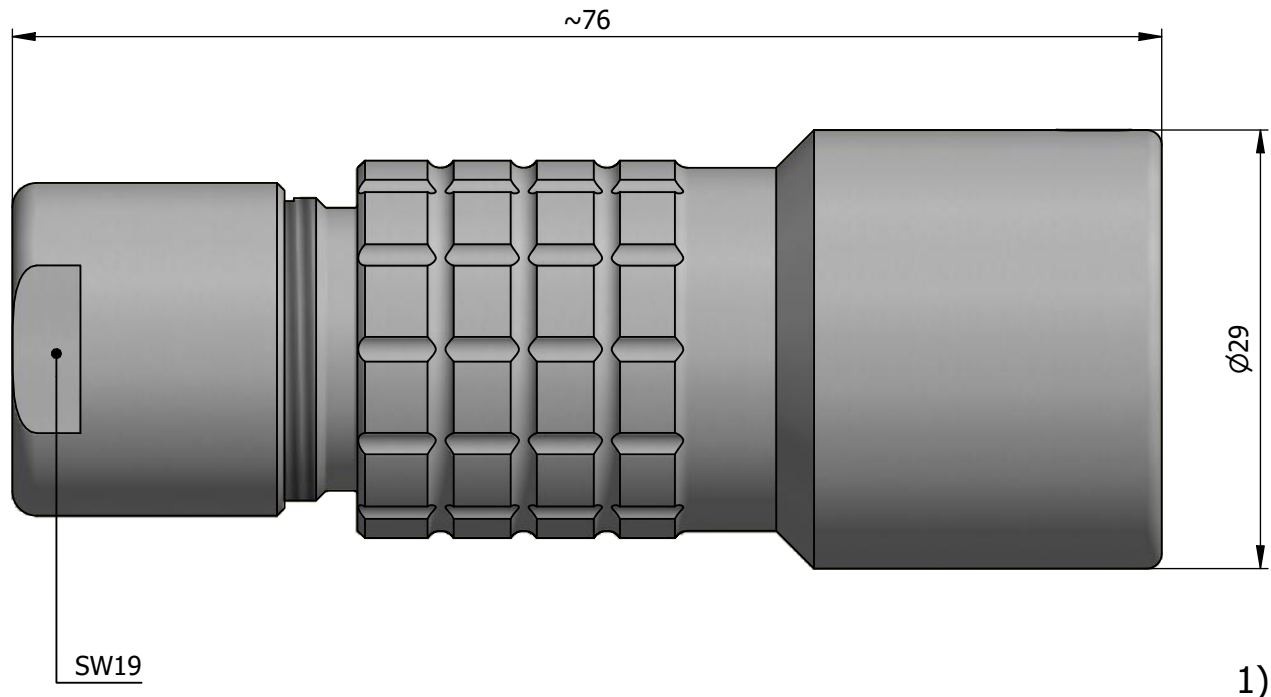

All dimensions are in millimeters (mm)

Alignment Key
Front View

Insert Configuration
Rear View

Note:

1) This picture is generic and for illustrative purposes only, and may show different keying, materials, colour, finish, and contact configuration. Minor shape or feature variations to actual item may be present.

All additional information are documented on the datasheet (See below link or QR Code)
www.lemo.com/pdf/PHG.4K.348.CLLC95.pdf

Model	Alignment Key	Series	Insert Config.	Housing	Insulator	Contact	Collet Type	Cable Ø	Variant
PHG	.4K	.348	.CLLC95						