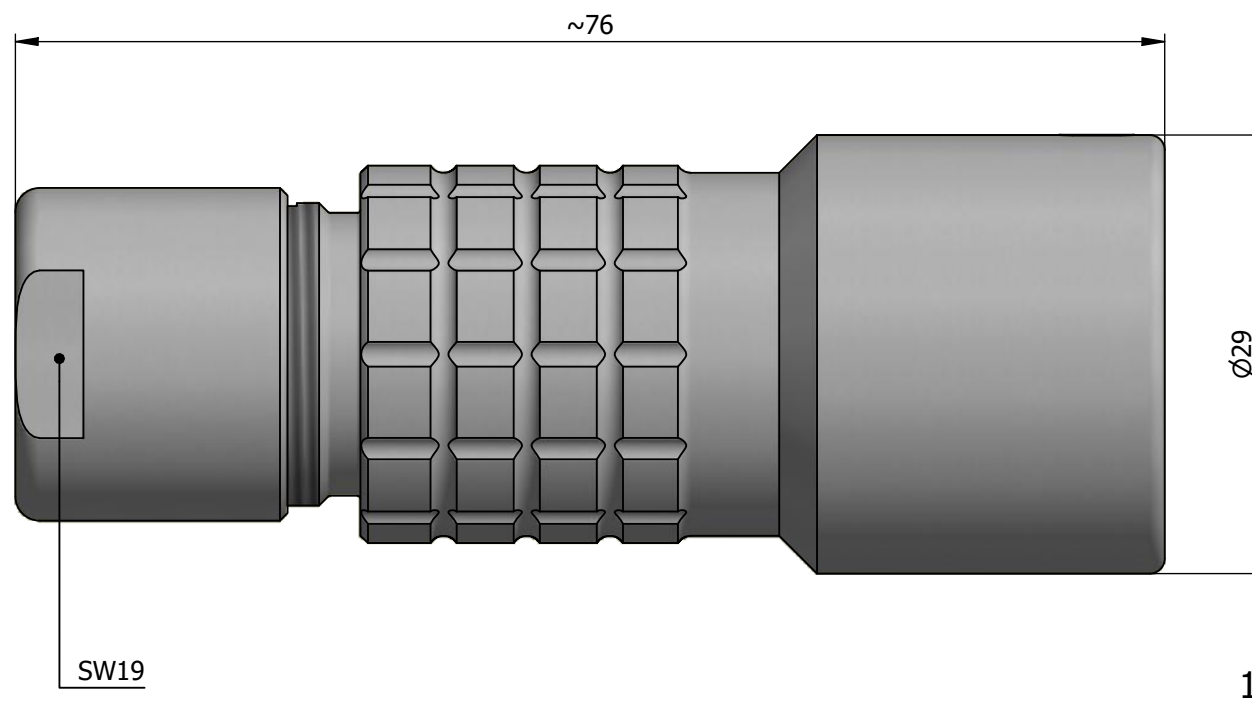

All dimensions are in millimeters (mm)

Alignment Key
Front View

Insert Configuration
Rear View

1)

Note:

1) This picture is generic and for illustrative purposes only, and may show different keying, materials, colour, finish, and contact configuration. Minor shape or feature variations to actual item may be present.

All additional information are documented on the datasheet (See below link or QR Code)
www.lemo.com/pdf/PHG.4K.348.CLLC15.pdf

Model	Alignment Key	Series	Insert Config.	Housing	Insulator	Contact	Collet Type	Cable Ø	Variant
PHG	.4K	.348	.CLLC15						