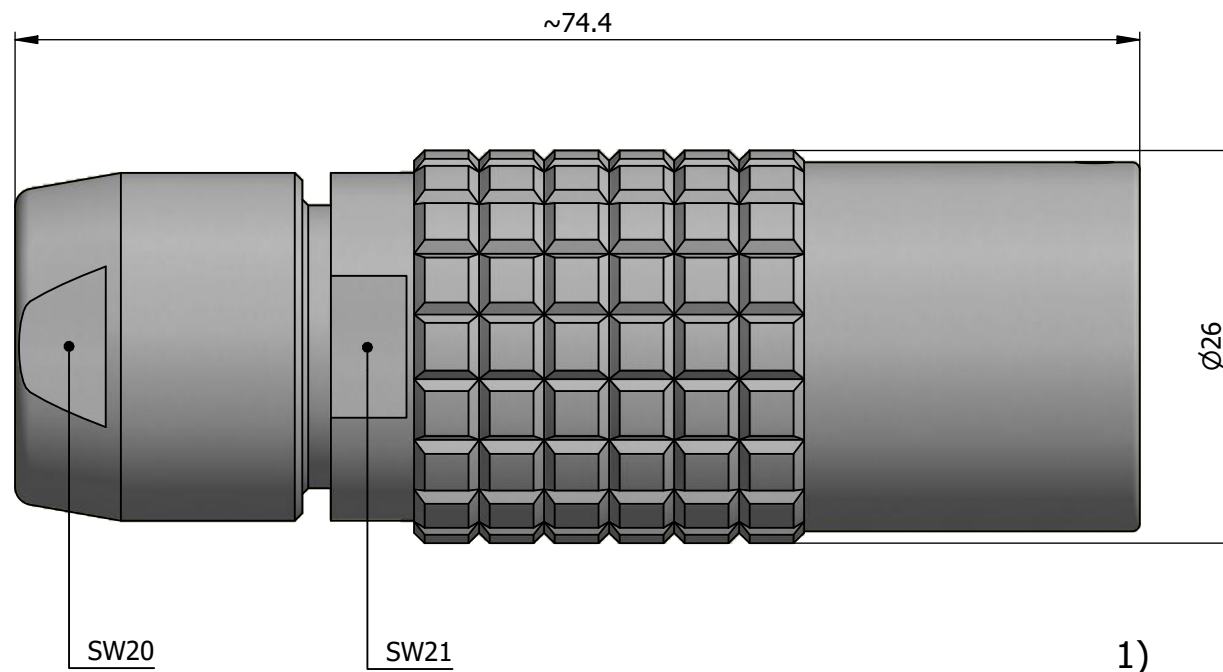

All dimensions are in millimeters (mm)

Alignment Key
Front View

Insert Configuration
Rear View

Note:

1) This picture is generic and for illustrative purposes only, and may show different keying, materials, colour, finish, and contact configuration. Minor shape or feature variations to actual item may be present.

All additional information are documented on the datasheet (See below link or QR Code)
www.lemo.com/pdf/PHG.4B.330.CYZD12.pdf

Model	Alignment Key	Series	Insert Config.	Housing	Insulator	Contact	Collet Type	Cable ϕ	Variant
PHG	.4B	.330	.CYZD12						