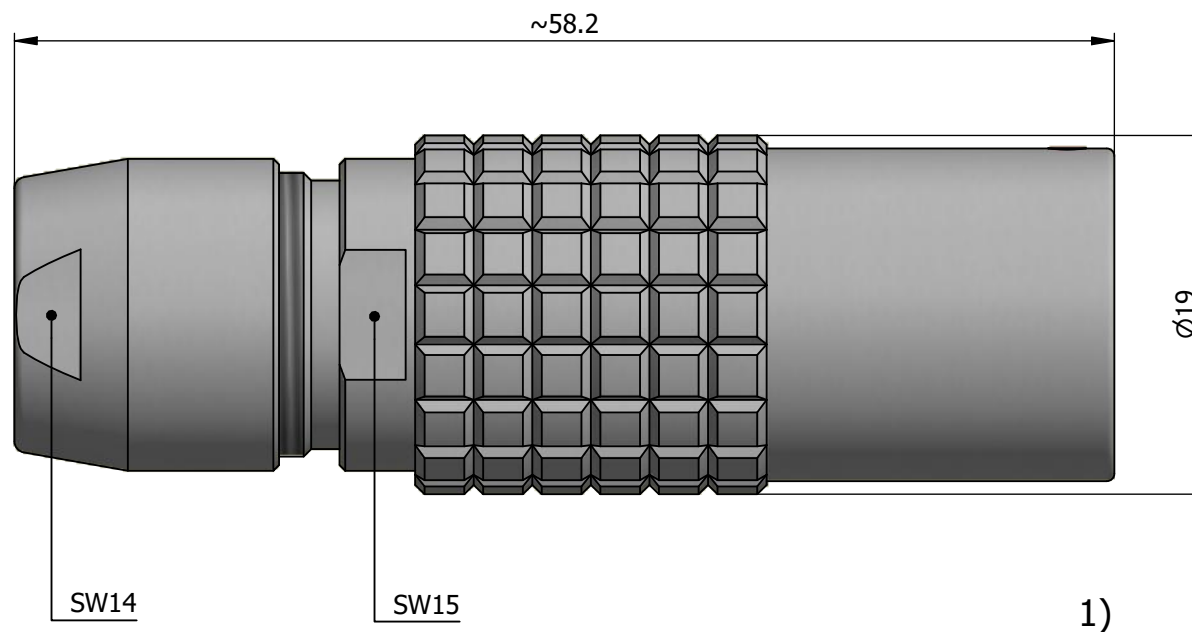

All dimensions are in millimeters (mm)

Alignment Key
Front View

Insert Configuration
Rear View

Note:

1) This picture is generic and for illustrative purposes only, and may show different keying, materials, colour, finish, and contact configuration. Minor shape or feature variations to actual item may be present.

All additional information are documented on the datasheet (See below link or QR Code)
www.lemo.com/pdf/PHG.3B.312.CLLD10.pdf

Model	Alignment Key	Series	Insert Config.	Housing	Insulator	Contact	Collet Type	Cable Ø	Variant
PHG	.3B	.312	.CLLD	10					