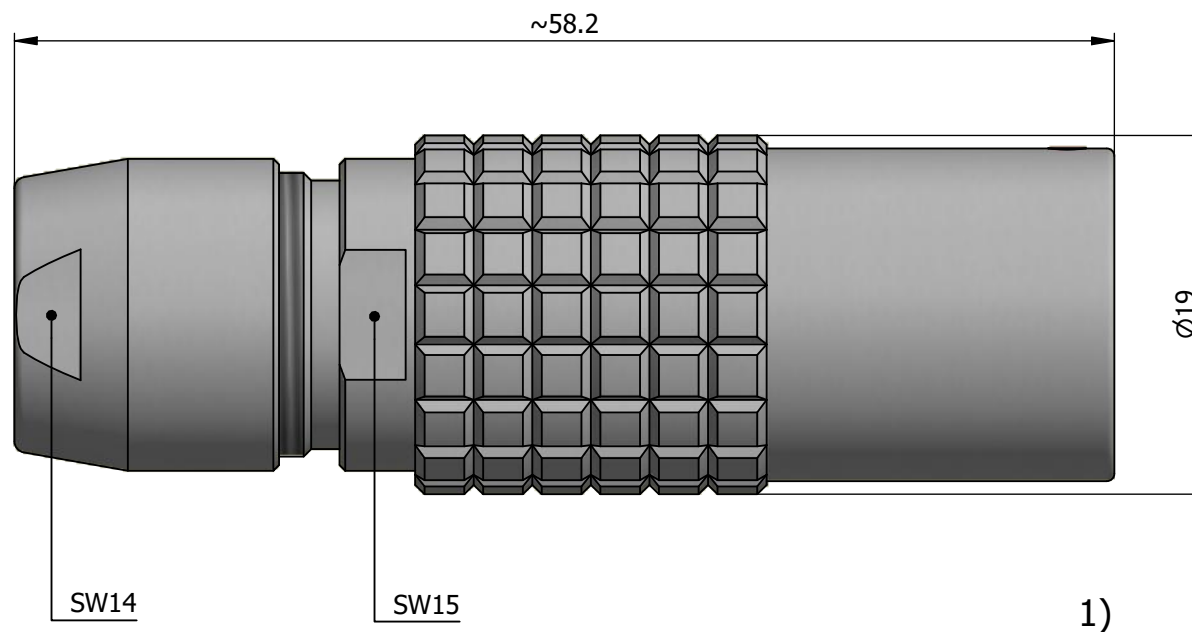

All dimensions are in millimeters (mm)

Alignment Key  
Front View

Insert Configuration  
Rear View

**Note:**

1) This picture is generic and for illustrative purposes only, and may show different keying, materials, colour, finish, and contact configuration. Minor shape or feature variations to actual item may be present.

All additional information are documented on the datasheet (See below link or QR Code)  
[www.lemo.com/pdf/PHG.3B.303.CLLD72.pdf](http://www.lemo.com/pdf/PHG.3B.303.CLLD72.pdf)

Model	Alignment Key	Series	Insert Config.	Housing	Insulator	Contact	Collet Type	Cable Ø	Variant
PHG	.3B	.303	.CLLD72						