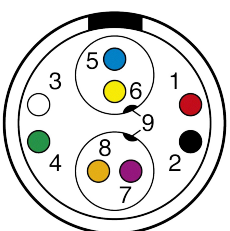

All dimensions are in millimeters (mm)

Alignment Key
Front View

Insert Configuration
Rear View

Note:

1) This picture is generic and for illustrative purposes only, and may show different keying, materials, colour, finish, and contact configuration. Minor shape or feature variations to actual item may be present.