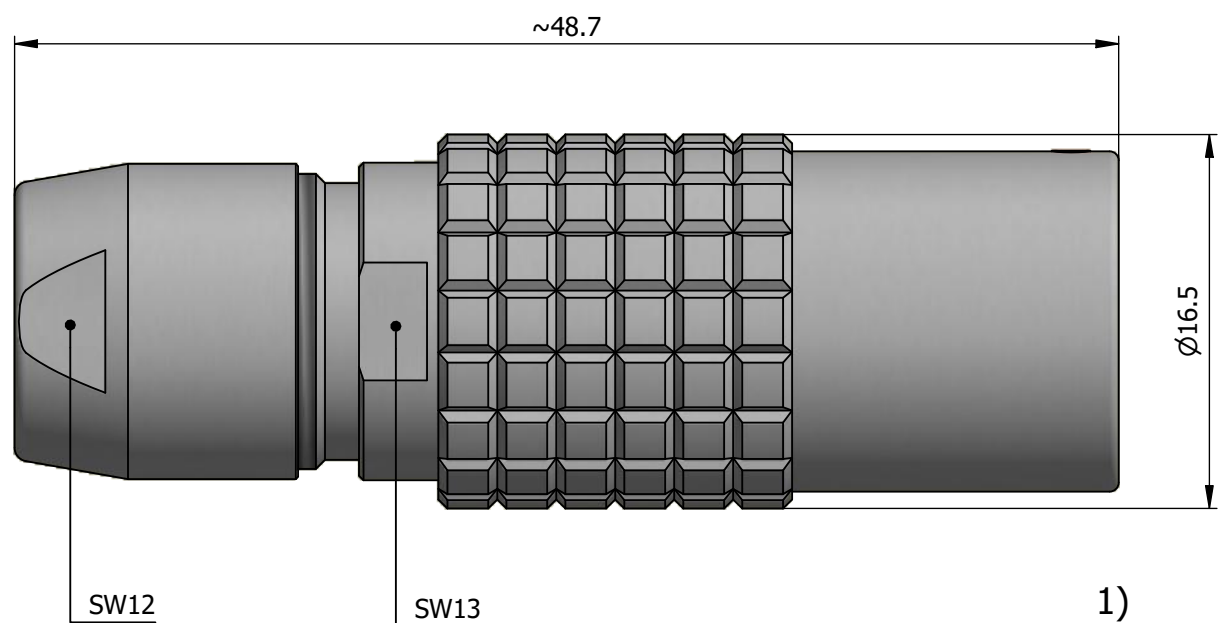

All dimensions are in millimeters (mm)

Alignment Key
Front View

Insert Configuration
Rear View

Note:

1) This picture is generic and for illustrative purposes only, and may show different keying, materials, colour, finish, and contact configuration. Minor shape or feature variations to actual item may be present.

All additional information are documented on the datasheet (See below link or QR Code)
www.lemo.com/pdf/PHG.2B.542.CLLD62.pdf

Model	Alignment Key	Series	Insert Config.	Housing	Insulator	Contact	Collet Type	Cable Ø	Variant
PHG	.2B	.542	.CLLD62						