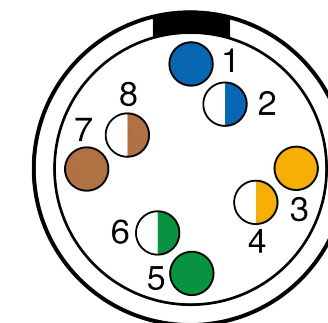

All dimensions are in millimeters (mm)

Alignment Key
Front View

Insert Configuration
Rear View

Note:

1) This picture is generic and for illustrative purposes only, and may show different keying, materials, colour, finish, and contact configuration. Minor shape or feature variations to actual item may be present.

All additional information are documented on the datasheet (See below link or QR Code)
www.lemo.com/pdf/PHG.2B.514.CYMD72.pdf

Model	Alignment Key	Series	Insert Config.	Housing	Insulator	Contact	Collet Type	Cable Ø	Variant
PHG	.2B	.514	.CYMD72						