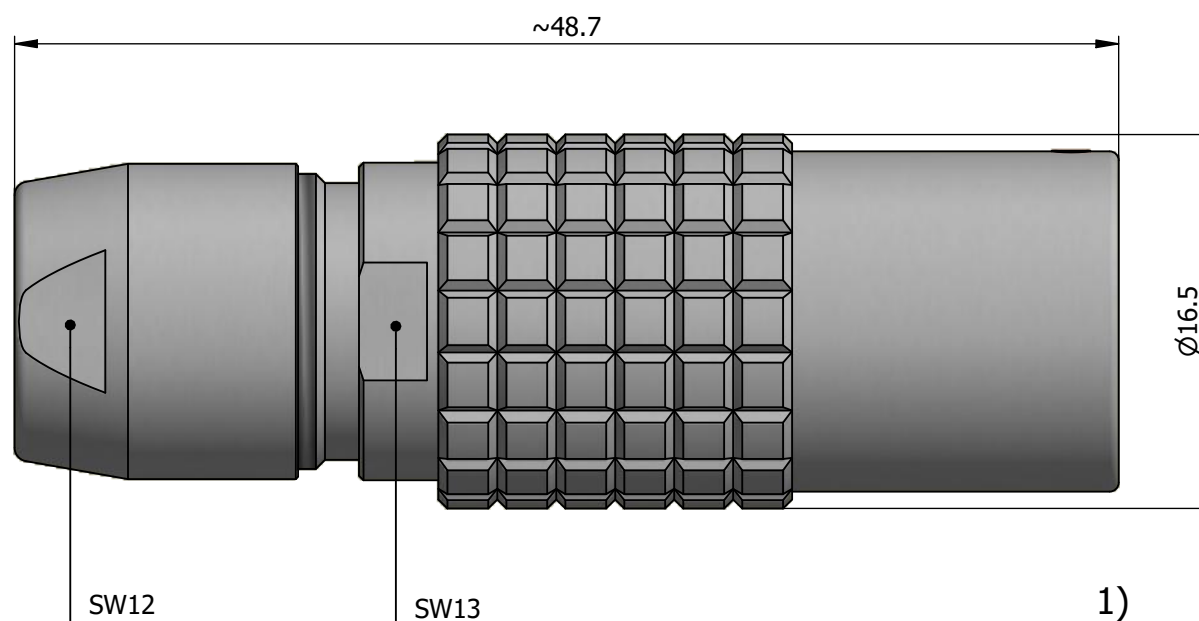

All dimensions are in millimeters (mm)

Alignment Key
Front View

Insert Configuration
Rear View

Note:

1) This picture is generic and for illustrative purposes only, and may show different keying, materials, colour, finish, and contact configuration. Minor shape or feature variations to actual item may be present.

All additional information are documented on the datasheet (See below link or QR Code)
www.lemo.com/pdf/PHG.2B.514.CYMD72.pdf

Model	Alignment Key	Series	Insert Config.	Housing	Insulator	Contact	Collet Type	Cable Ø	Variant
PHG	.2B	.514	.CYMD72						