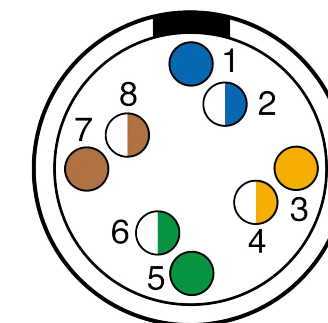

All dimensions are in millimeters (mm)

Alignment Key
Front View

Insert Configuration
Rear View

Note:

1) This picture is generic and for illustrative purposes only, and may show different keying, materials, colour, finish, and contact configuration. Minor shape or feature variations to actual item may be present.

All additional information are documented on the datasheet (See below link or QR Code)
www.lemo.com/pdf/PHG.2B.514.CYMD62.pdf

Model	Alignment Key	Series	Insert Config.	Housing	Insulator	Contact	Collet Type	Cable Ø	Variant
PHG	.2B	.514	.CYMD62						