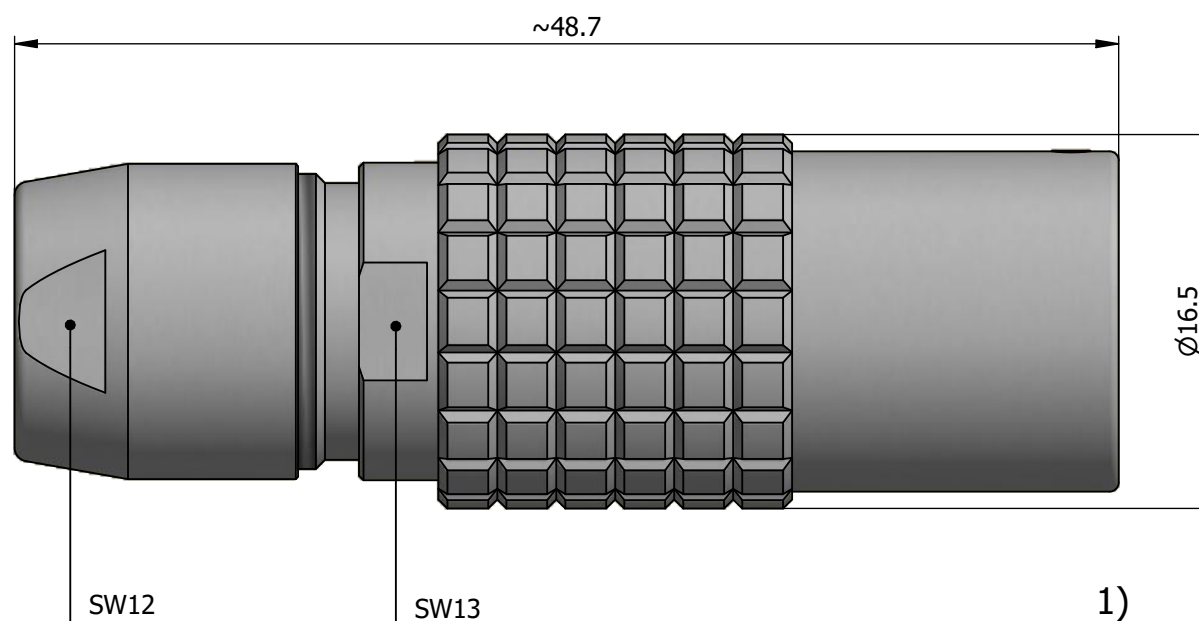

All dimensions are in millimeters (mm)

Alignment Key
Front View

Insert Configuration
Rear View

Note:

1) This picture is generic and for illustrative purposes only, and may show different keying, materials, colour, finish, and contact configuration. Minor shape or feature variations to actual item may be present.

All additional information are documented on the datasheet (See below link or QR Code)
www.lemo.com/pdf/PHG.2B.514.CYMD62.pdf

Model	Alignment Key	Series	Insert Config.	Housing	Insulator	Contact	Collet Type	Cable Ø	Variant
PHG	.2B	.514	.CYMD62						