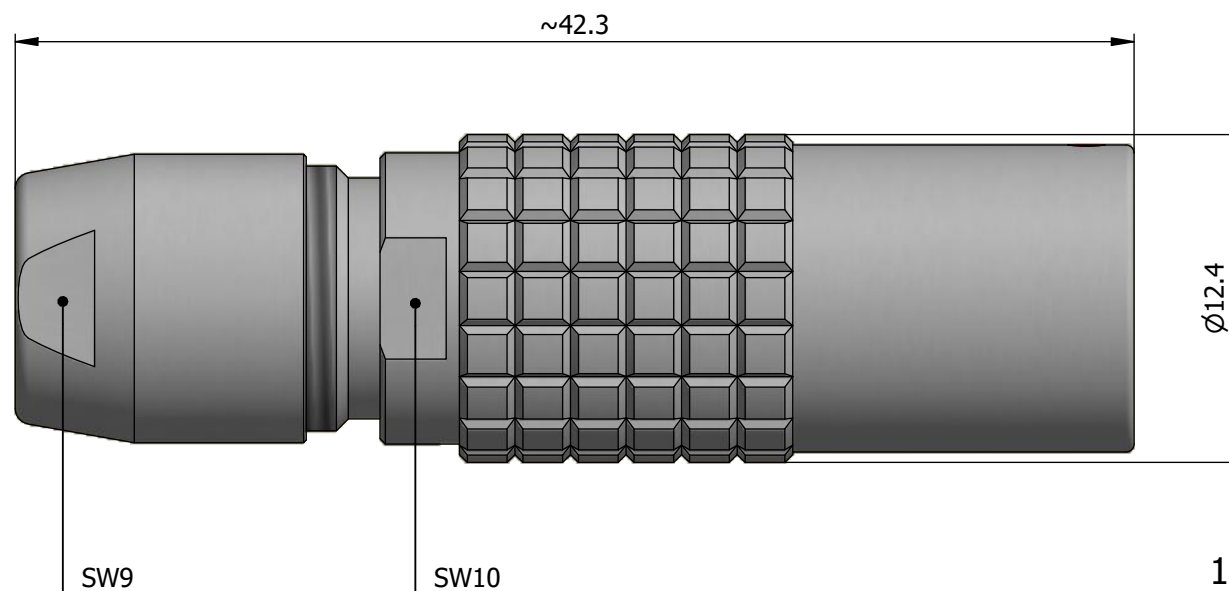

All dimensions are in millimeters (mm)

Alignment Key
Front View

Insert Configuration
Rear View

Note:

1) This picture is generic and for illustrative purposes only, and may show different keying, materials, colour, finish, and contact configuration. Minor shape or feature variations to actual item may be present.

All additional information are documented on the datasheet (See below link or QR Code)
www.lemo.com/pdf/PHG.1B.302.CYZD72.pdf

Model	Alignment Key	Series	Insert Config.	Housing	Insulator	Contact	Collet Type	Cable Ø	Variant
PHG	.1B	.302	.CYZD72						