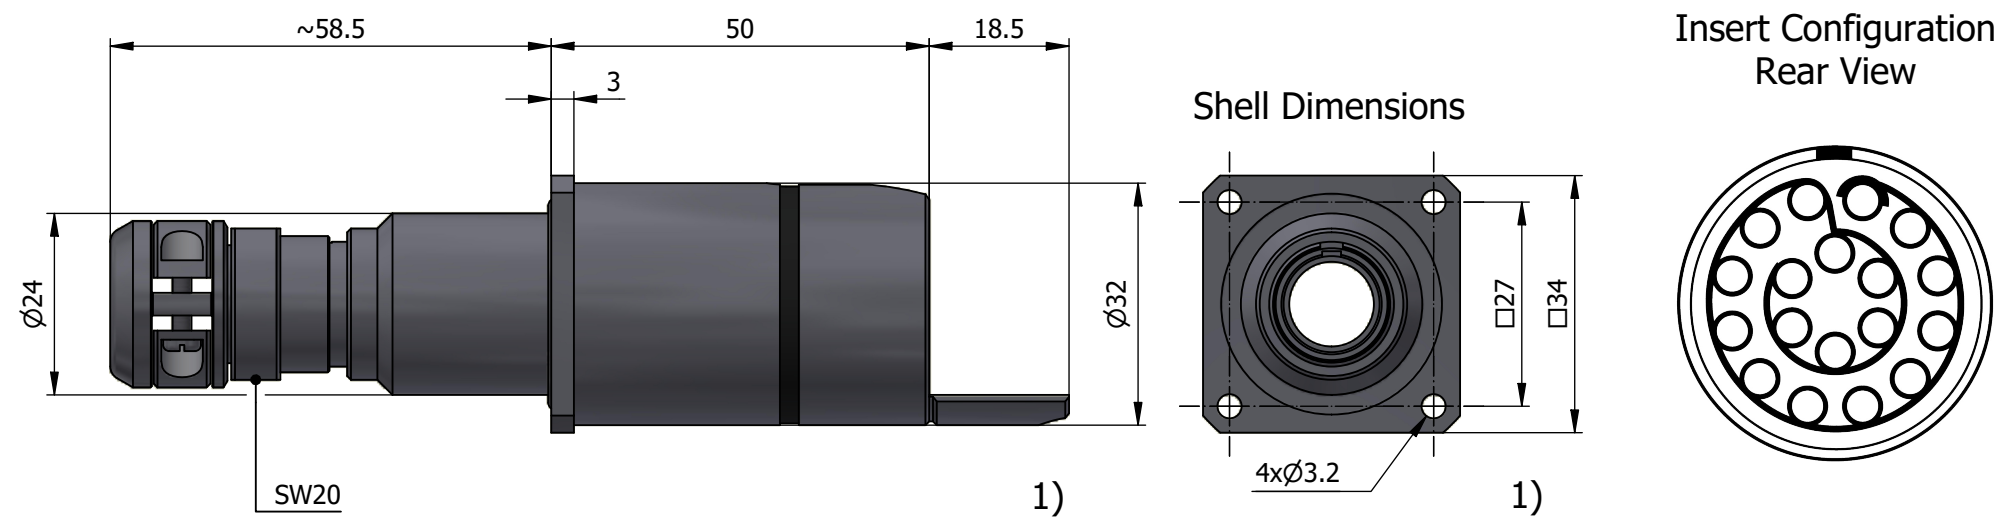

All dimensions are in millimeters (mm)

Recommended Panel Cut-Out

Note:

1) This picture is generic and for illustrative purposes only, and may show different keying, materials, colour, finish, and contact configuration. Minor shape or feature variations to actual item may be present.

Datasheet

Fixed socket with square flange, 4 screws fixing, with long pre-positioning sleeve
 Series 3N

LEMO
 LEMO SA
 Chemin des Champs-Courbes 28
 1024 Ecublens - SWITZERLAND

Tel. (+41) 21 695 16 00
 email : info@lemo.com
 www.lemo.com