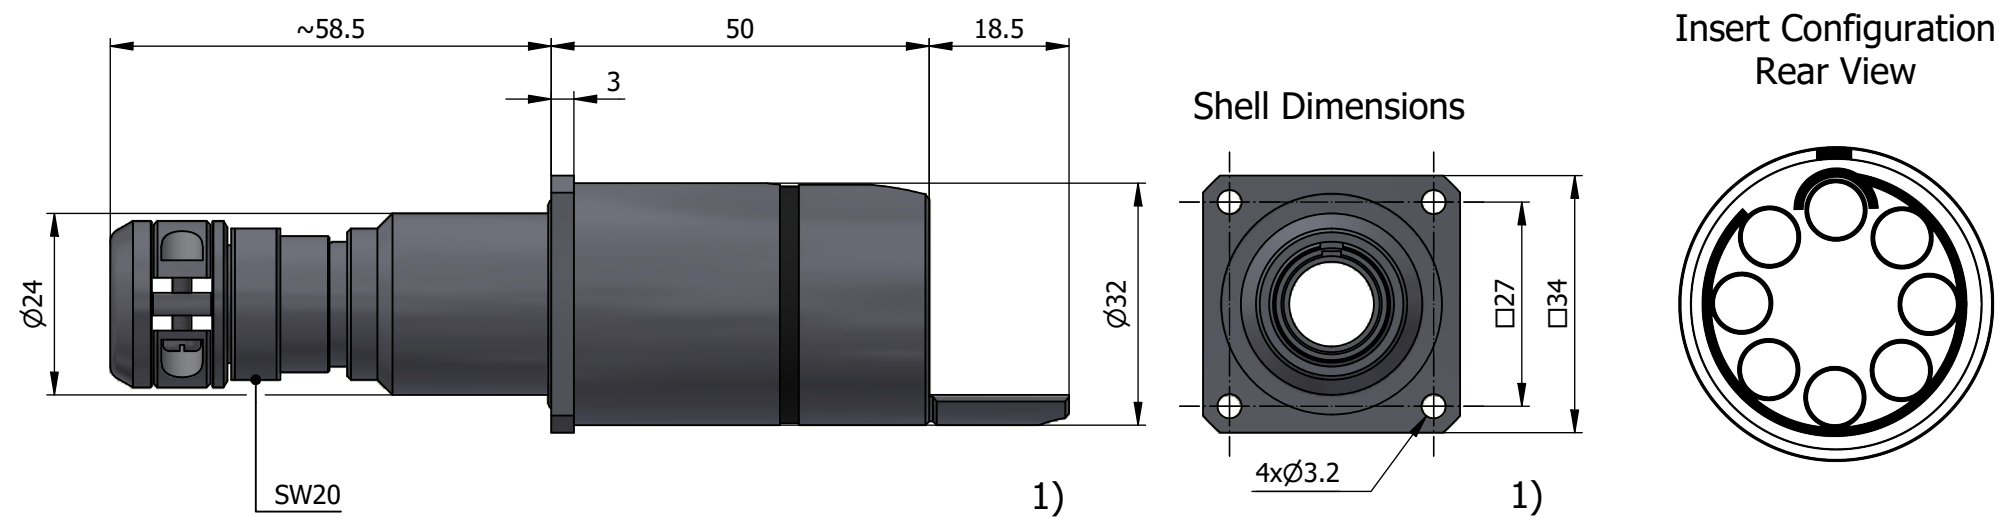

All dimensions are in millimeters (mm)

Recommended Panel Cut-Out

Note:

1) This picture is generic and for illustrative purposes only, and may show different keying, materials, colour, finish, and contact configuration. Minor shape or feature variations to actual item may be present.

Datasheet

Fixed socket with square flange, 4 screws fixing, with long pre-positioning sleeve

Series 3N

LEMO
 LEMO SA
 Chemin des Champs-Courbes 28
 1024 Ecublens - SWITZERLAND

Tel. (+41) 21 695 16 00
 email : info@lemo.com
 www.lemo.com