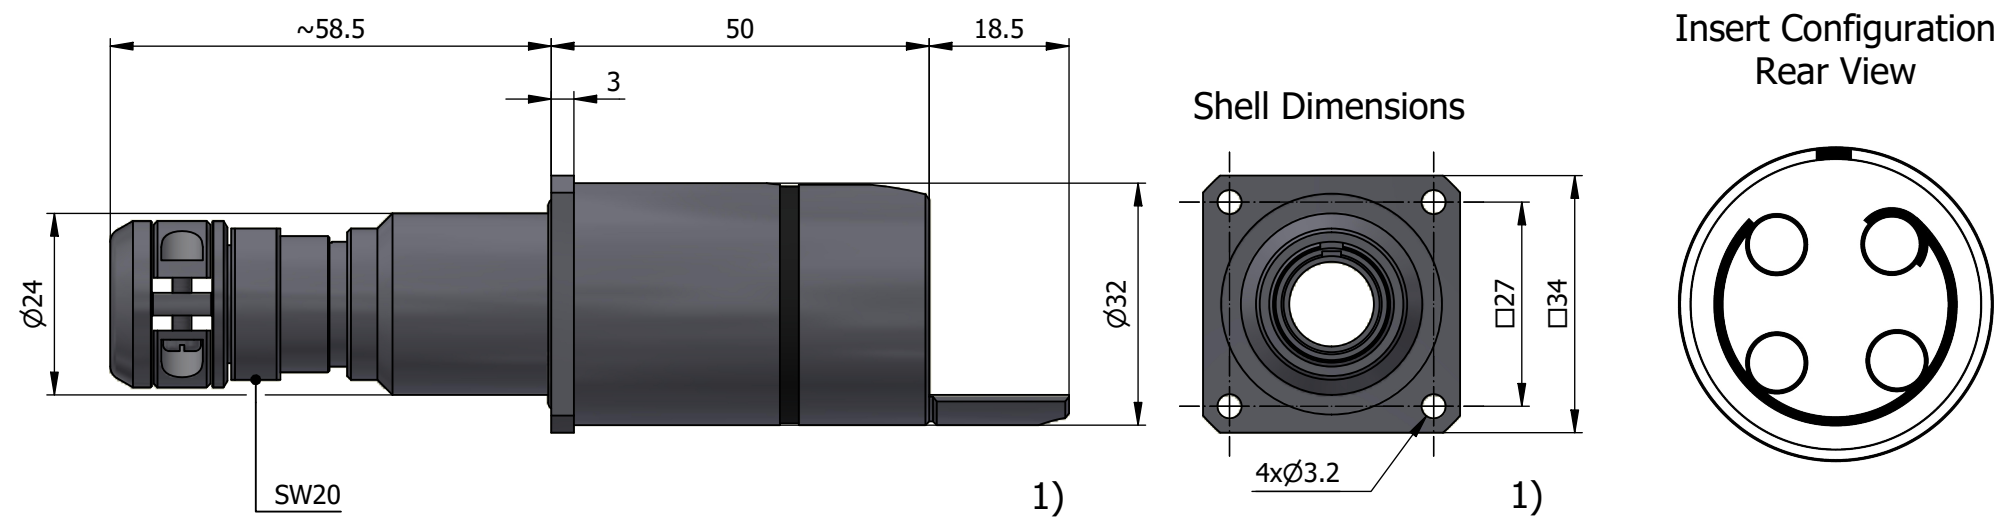

All dimensions are in millimeters (mm)

Recommended Panel Cut-Out

Note:

1) This picture is generic and for illustrative purposes only, and may show different keying, materials, colour, finish, and contact configuration. Minor shape or feature variations to actual item may be present.

Datasheet

Fixed socket with square flange, 4 screws fixing, with long pre-positioning sleeve

Series 3N

LEMO
 LEMO SA
 Chemin des Champs-Courbes 28
 1024 Ecublens - SWITZERLAND

Tel. (+41) 21 695 16 00
 email : info@lemo.com
 www.lemo.com