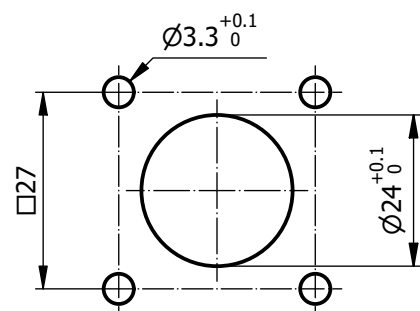

All dimensions are in millimeters (mm)

Recommended Panel Cut-Out

Note:

1) This picture is generic and for illustrative purposes only, and may show different keying, materials, colour, finish, and contact configuration. Minor shape or feature variations to actual item may be present.

Datasheet

Fixed socket with square flange, 4 screws fixing, with long pre-positioning sleeve

Series 3N

LEMO
 LEMO SA
 Chemin des Champs-Courbes 28
 1024 Ecublens - SWITZERLAND

Tel. (+41) 21 695 16 00
 email : info@lemo.com
 www.lemo.com