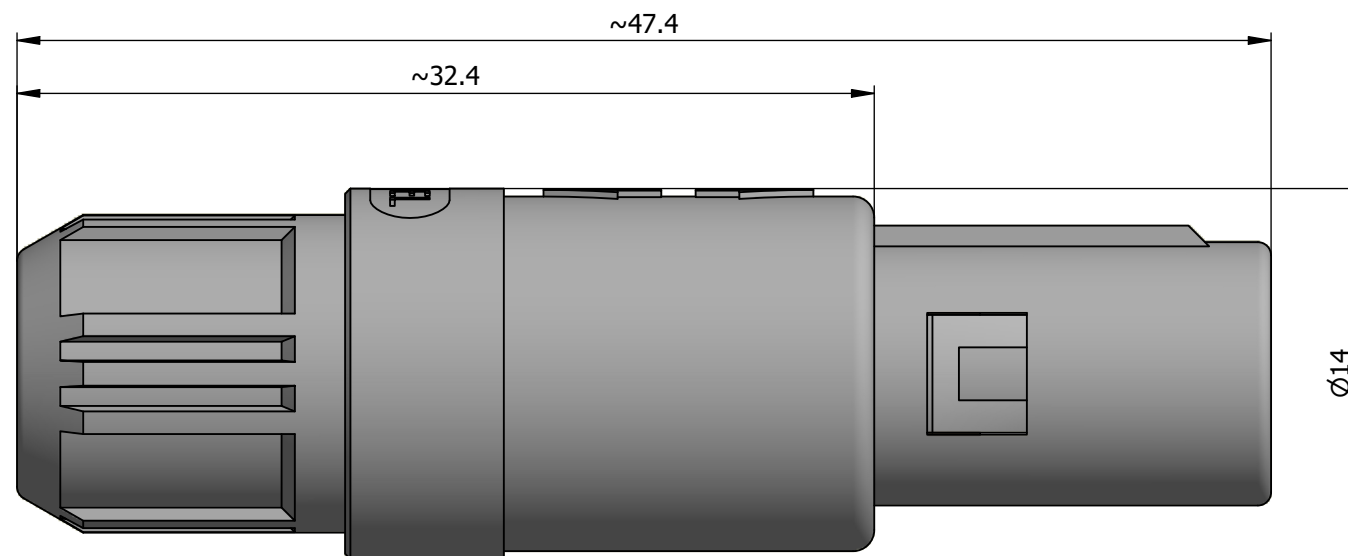

All dimensions are in millimeters (mm)

Alignment Key  
Front View

Insert Configuration  
Rear View

1)

**Note:**

1) This picture is generic and for illustrative purposes only, and may show different keying, materials, colour, finish, and contact configuration. Minor shape or feature variations to actual item may be present.

All additional information are documented on the datasheet (See below link or QR Code)  
[www.lemo.com/pdf/PAG.M0.8GL.AC52G.pdf](http://www.lemo.com/pdf/PAG.M0.8GL.AC52G.pdf)

Model	Alignment Key	Insert Config.	Housing Insulator	Contact Collet Type	Cable Ø	Collet Nut Color Variant
PAG	.M0	.8GL	.AC52G			