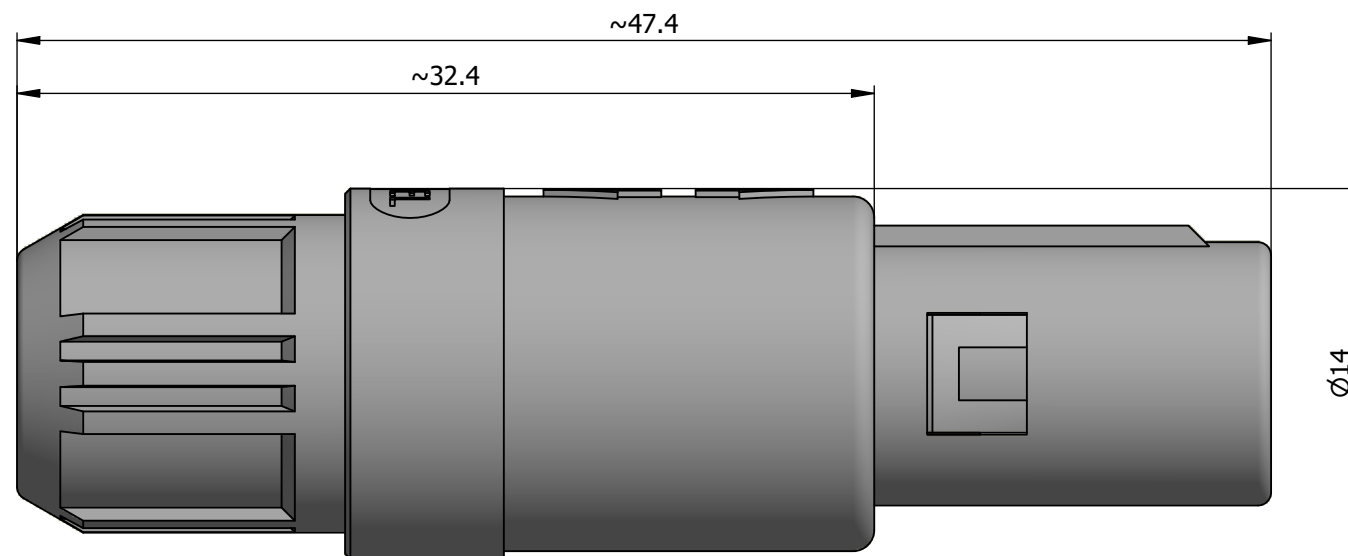

All dimensions are in millimeters (mm)

Alignment Key  
Front View

Insert Configuration  
Rear View

1)

**Note:**

1) This picture is generic and for illustrative purposes only, and may show different keying, materials, colour, finish, and contact configuration. Minor shape or feature variations to actual item may be present.

All additional information are documented on the datasheet (See below link or QR Code)  
[www.lemo.com/pdf/PAG.M0.6GL.AC65G.pdf](http://www.lemo.com/pdf/PAG.M0.6GL.AC65G.pdf)

Model Alignment Key Insert Config. Housing Insulator Contact Collet Type Cable Ø Collet Nut Color Variant  
**PAG.M0.6GL.AC65G**