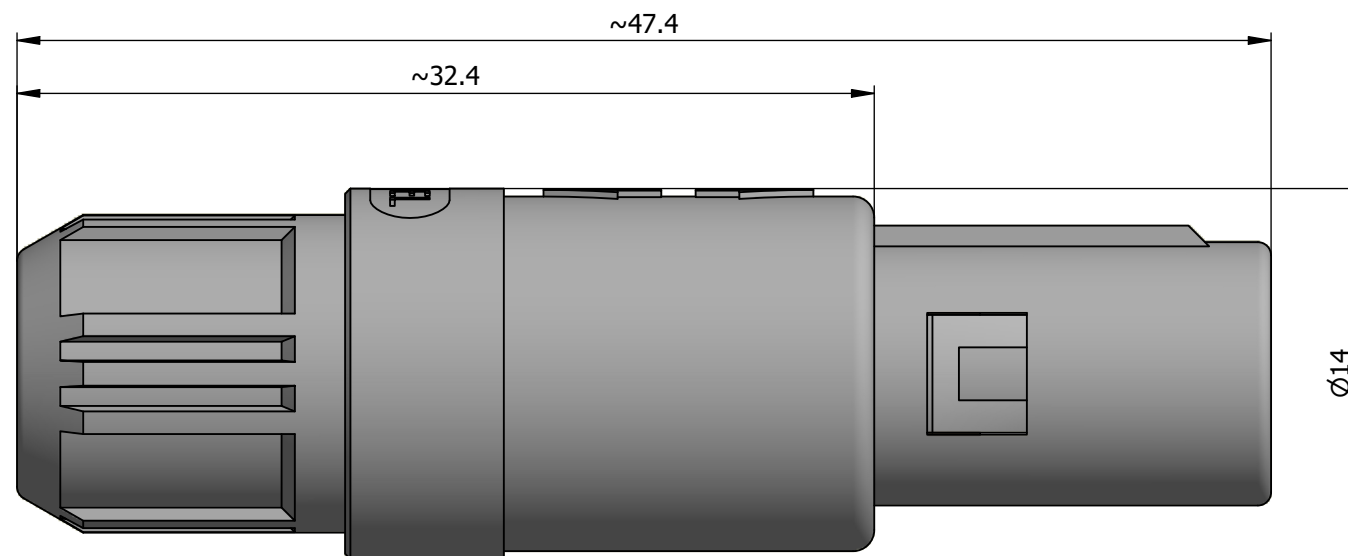

All dimensions are in millimeters (mm)

Alignment Key
Front View

Insert Configuration
Rear View

1)

Note:

1) This picture is generic and for illustrative purposes only, and may show different keying, materials, colour, finish, and contact configuration. Minor shape or feature variations to actual item may be present.

All additional information are documented on the datasheet (See below link or QR Code)
www.lemo.com/pdf/PAG.M0.4GL.CC52G.pdf

Model Alignment Key Insert Config. Housing Insulator Contact Collet Type Cable Ø Collet Nut Color Variant
PAG.M0.4GL.CC52G