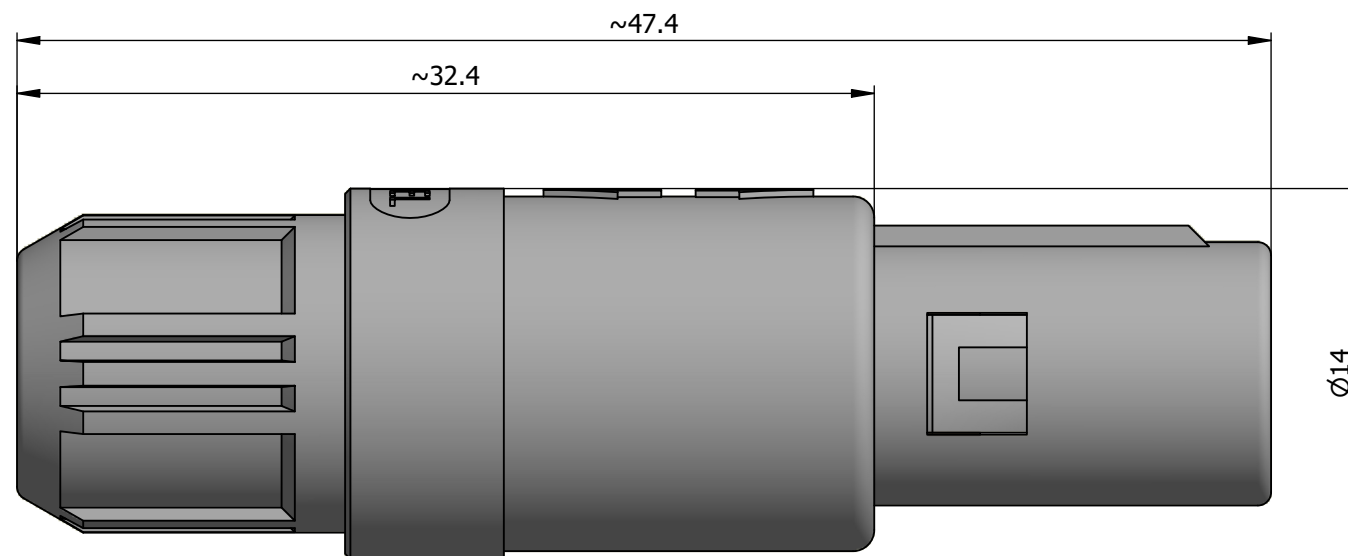

All dimensions are in millimeters (mm)

Alignment Key
Front View

Insert Configuration
Rear View

1)

Note:

1) This picture is generic and for illustrative purposes only, and may show different keying, materials, colour, finish, and contact configuration. Minor shape or feature variations to actual item may be present.

All additional information are documented on the datasheet (See below link or QR Code)
www.lemo.com/pdf/PAG.M0.2GL.AC52G.pdf

Model Alignment Key Insert Config. Housing Insulator Contact Collet Type Cable Ø Collet Nut Color Variant
PAG.M0.2GL.AC52G