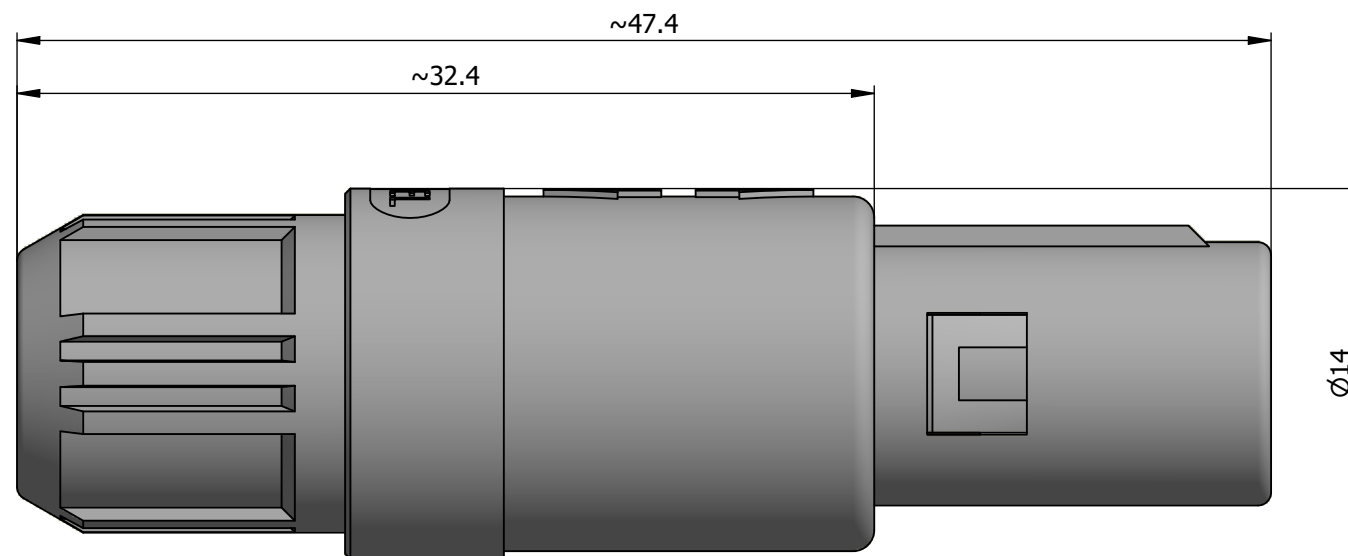

All dimensions are in millimeters (mm)

Alignment Key
Front View

Insert Configuration
Rear View

1)

Note:

1) This picture is generic and for illustrative purposes only, and may show different keying, materials, colour, finish, and contact configuration. Minor shape or feature variations to actual item may be present.

All additional information are documented on the datasheet (See below link or QR Code)
www.lemo.com/pdf/PAG.M0.2GL.AC39G.pdf

Model Alignment Key Insert Config. Housing Insulator Contact Collet Type Cable Ø Collet Nut Color Variant
PAG.M0.2GL.AC39G