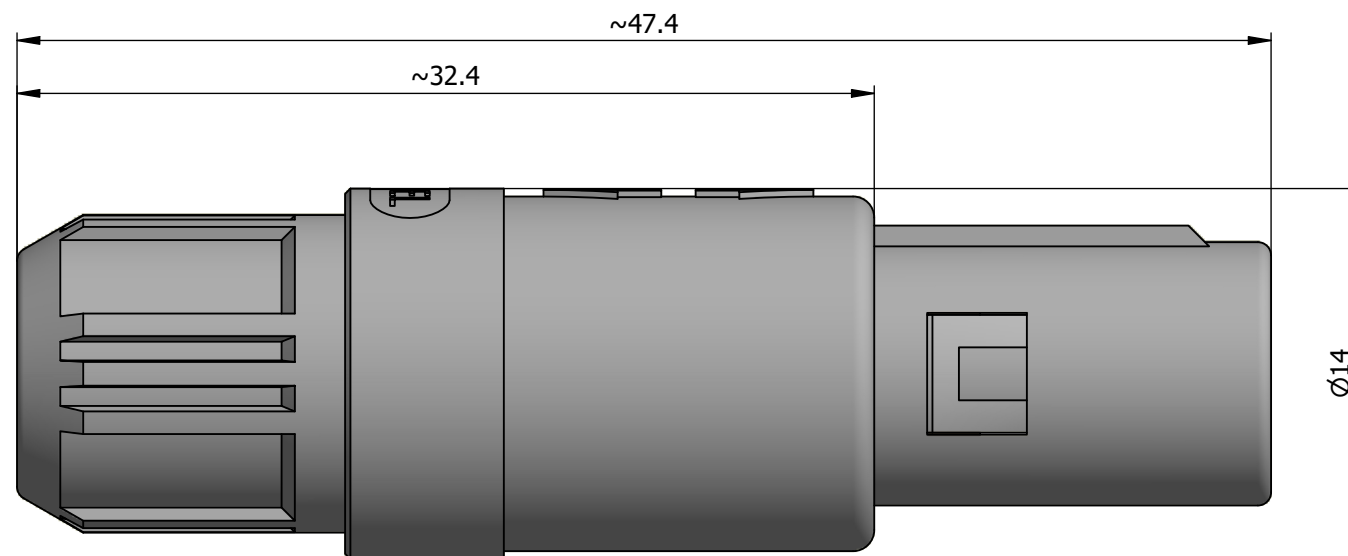

All dimensions are in millimeters (mm)

Alignment Key  
Front View

Insert Configuration  
Rear View

1)

**Note:**

1) This picture is generic and for illustrative purposes only, and may show different keying, materials, colour, finish, and contact configuration. Minor shape or feature variations to actual item may be present.

All additional information are documented on the datasheet (See below link or QR Code)  
[www.lemo.com/pdf/PAG.A0.1GZ.ZC65V.pdf](http://www.lemo.com/pdf/PAG.A0.1GZ.ZC65V.pdf)

Model Alignment Key Insert Config. Housing Insulator Contact Collet Type Cable Ø Collet Nut Color Variant  
**PAG.A0.1GZ.ZC65V**

 Datasheet	<b>Straight plug, cable collet</b> Series 1P		Drawn 26.06.2024 MARI / MARI
			Checked 26.06.2024 OBAR
			Modified 00 26.06.2024 / MARI
			DO NOT SCALE DRAWING
 LEMO SA Chemin des Champs-Courbes 28 1024 Ecublens - SWITZERLAND		Tel. (+41) 21 695 16 00 email : info@lemo.com www.lemo.com	CD
			<b>PAG.A0.1GZ.ZC65V</b>