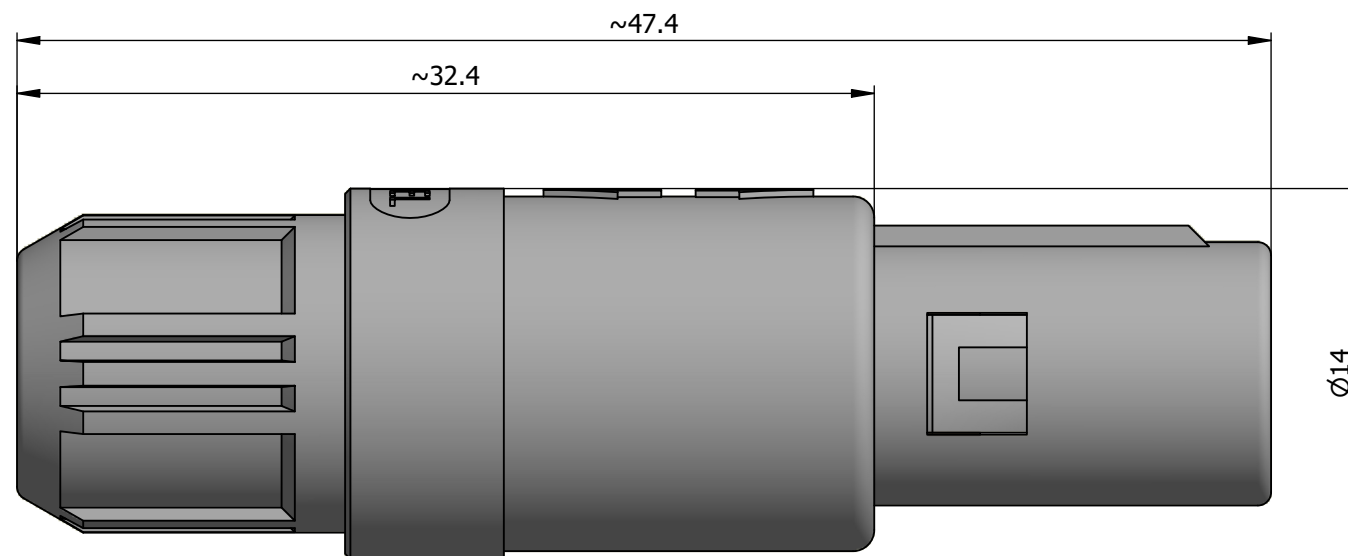

All dimensions are in millimeters (mm)

Alignment Key  
Front View

Insert Configuration  
Rear View

1)

**Note:**

1) This picture is generic and for illustrative purposes only, and may show different keying, materials, colour, finish, and contact configuration. Minor shape or feature variations to actual item may be present.

All additional information are documented on the datasheet (See below link or QR Code)  
[www.lemo.com/pdf/PAG.A0.1GZ.ZC65N.pdf](http://www.lemo.com/pdf/PAG.A0.1GZ.ZC65N.pdf)

Model Alignment Key Insert Config. Housing Insulator Contact Collet Type Cable Ø Collet Nut Color Variant  
**PAG.A0.1GZ.ZC65N**

<p>Datasheet</p>	<p><b>Straight plug, cable collet</b></p> <p>Series 1P</p>		<p>Drawn 26.06.2024 MARI / MARI</p>
	<p>LEMO SA Chemin des Champs-Courbes 28 1024 Ecublens - SWITZERLAND</p>		<p>Checked 26.06.2024 OBAR</p>
	<p>Tel. (+41) 21 695 16 00 email : info@lemo.com www.lemo.com</p>		<p>Modified 00 26.06.2024 / MARI</p>
	<p>CD</p>		<p>DO NOT SCALE DRAWING</p>
<p><b>PAG.A0.1GZ.ZC65N</b></p>			