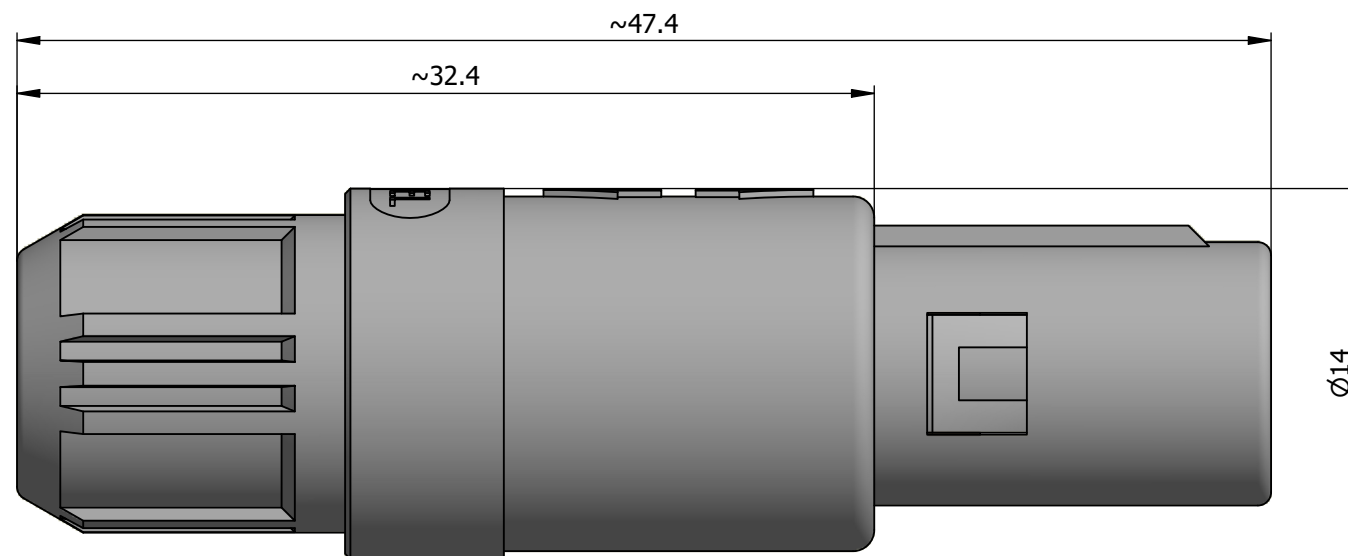

All dimensions are in millimeters (mm)

Alignment Key  
Front View

Insert Configuration  
Rear View

1)

**Note:**

1) This picture is generic and for illustrative purposes only, and may show different keying, materials, colour, finish, and contact configuration. Minor shape or feature variations to actual item may be present.

All additional information are documented on the datasheet (See below link or QR Code)  
[www.lemo.com/pdf/PAG.A0.1GZ.ZC65B.pdf](http://www.lemo.com/pdf/PAG.A0.1GZ.ZC65B.pdf)

Model Alignment Key Insert Config. Housing Insulator Contact Collet Type Cable Ø Collet Nut Color Variant  
**PAG.A0.1GZ.ZC65B**